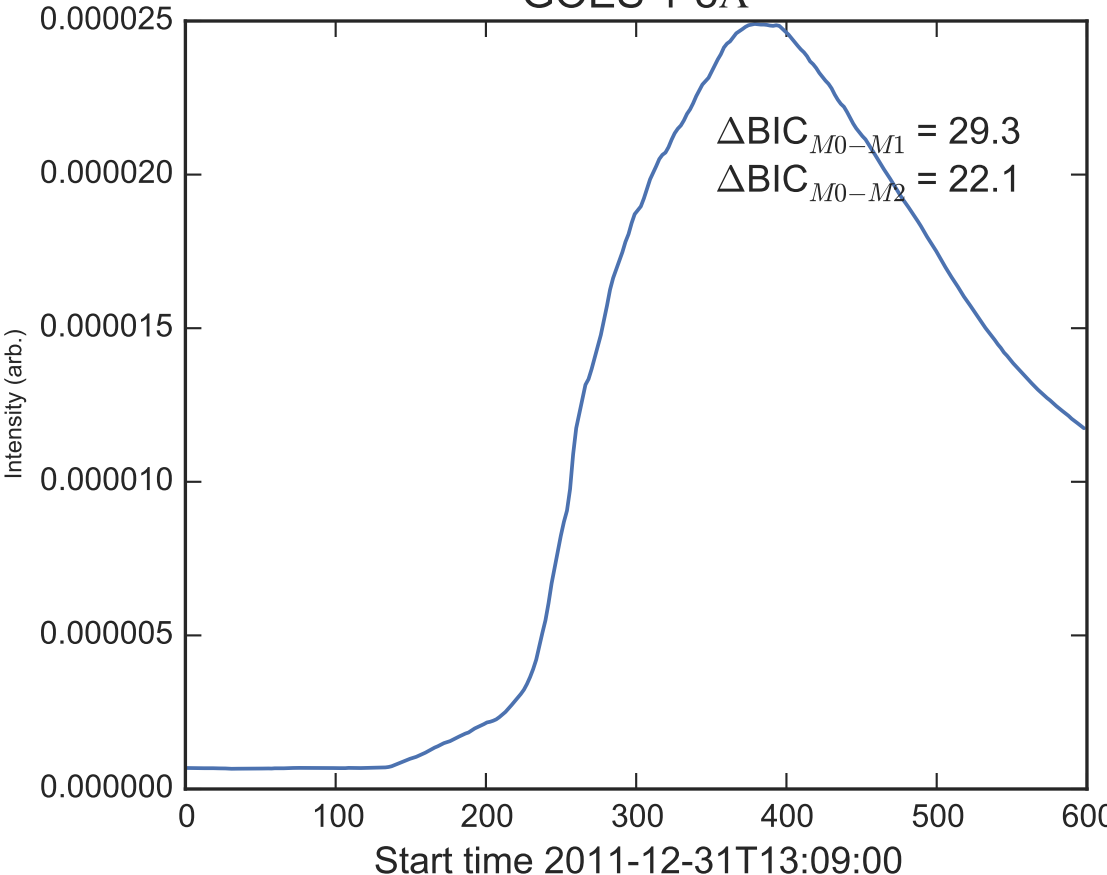

GOES 1-8Å

Power Spectral Density (PSD) - Model 0

Power Spectral Density (PSD) - Model 1

Power Spectral Density (PSD) - Model 2