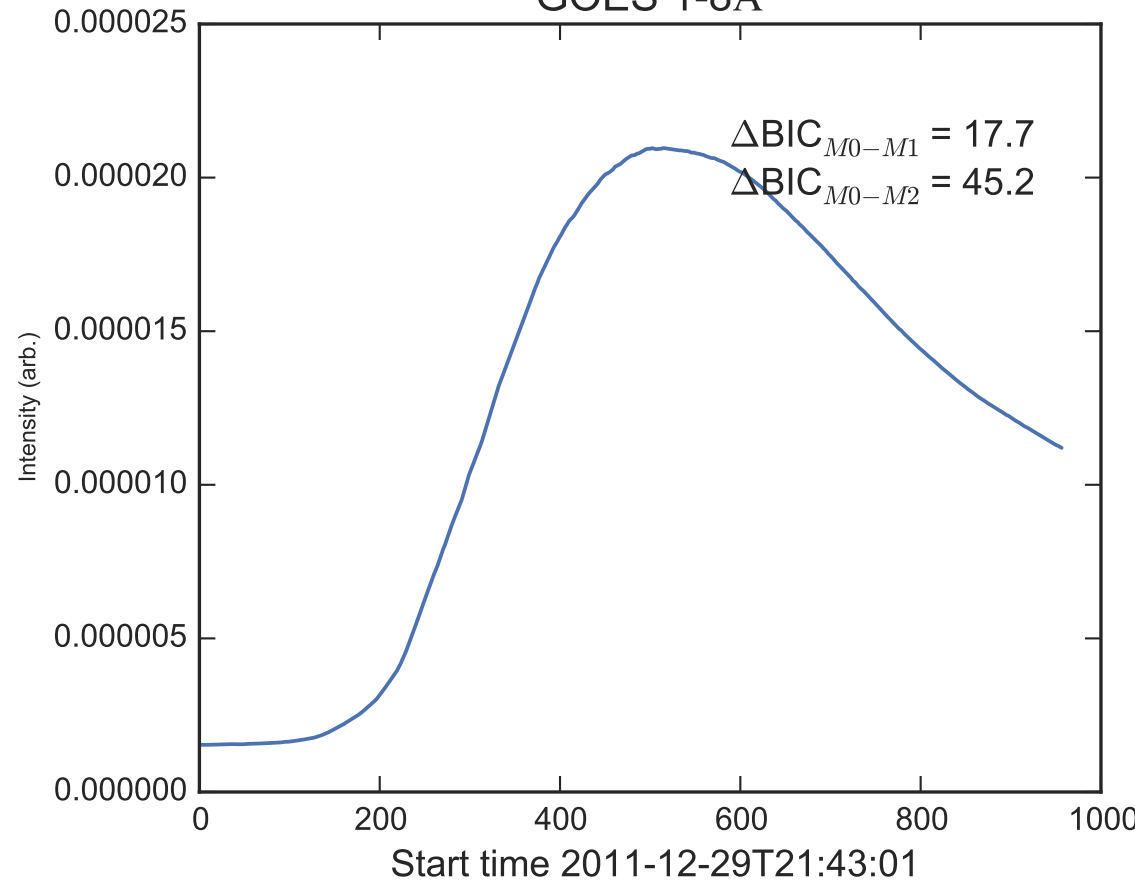

GOES 1-8Å

Power Spectral Density (PSD) - Model 0

Power Spectral Density (PSD) - Model 1

Power Spectral Density (PSD) - Model 2