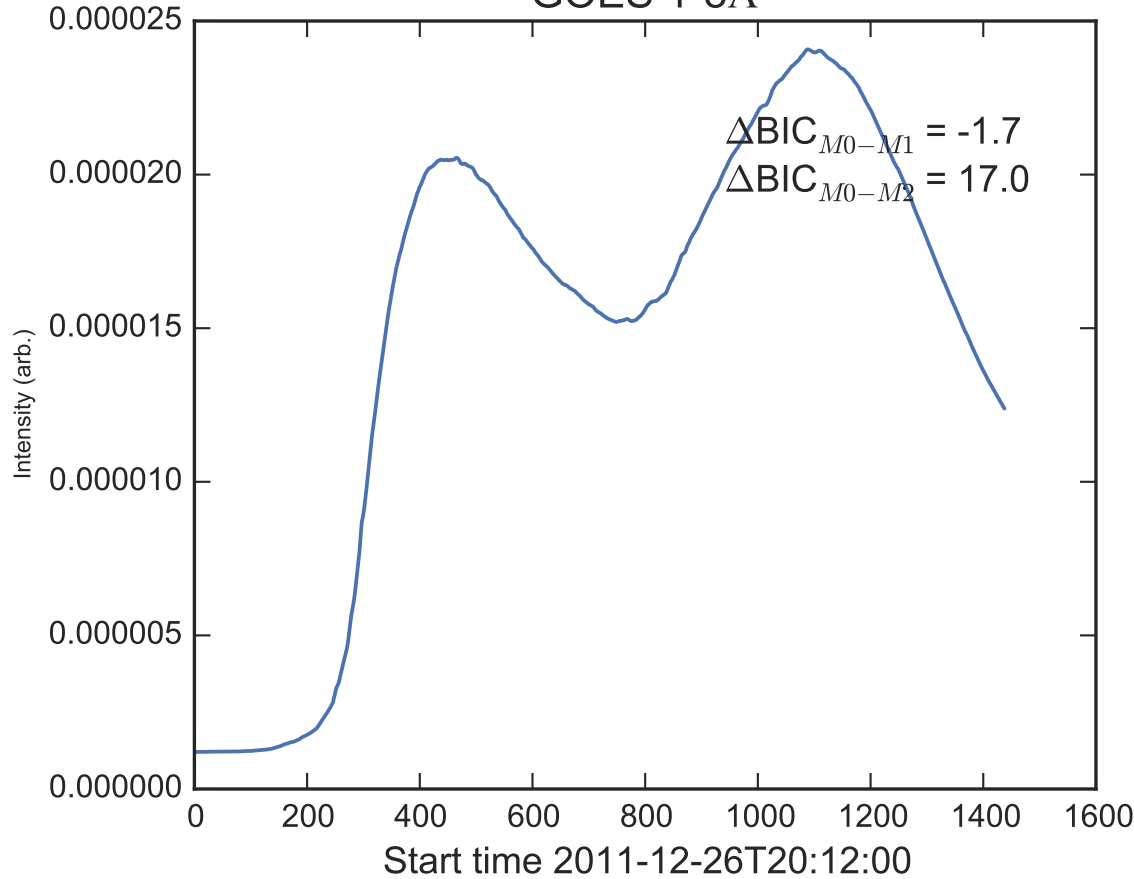

GOES 1-8Å

Power Spectral Density (PSD) - Model 0

Power Spectral Density (PSD) - Model 1

Power Spectral Density (PSD) - Model 2