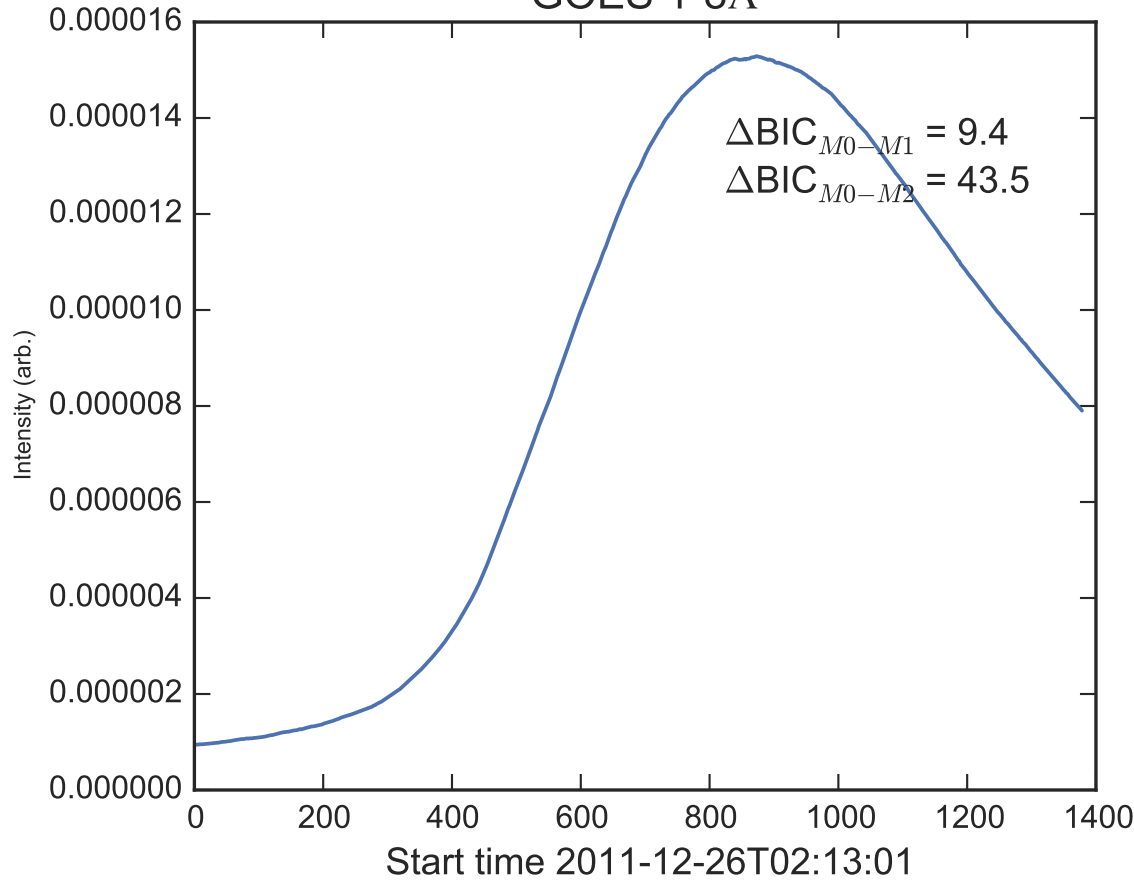

GOES 1-8Å

Power Spectral Density (PSD) - Model 0

Power Spectral Density (PSD) - Model 1

Power Spectral Density (PSD) - Model 2