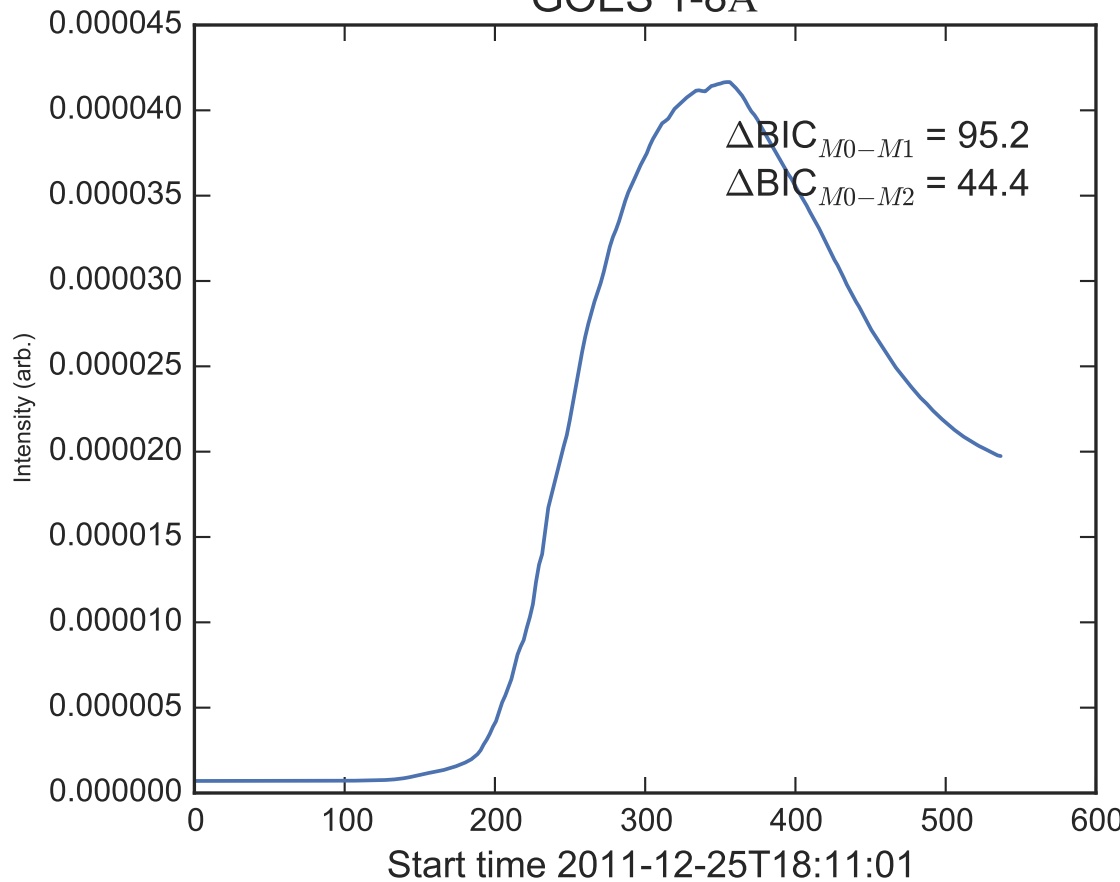

GOES 1-8Å

Power Spectral Density (PSD) - Model 0

Power Spectral Density (PSD) - Model 1

Power Spectral Density (PSD) - Model 2