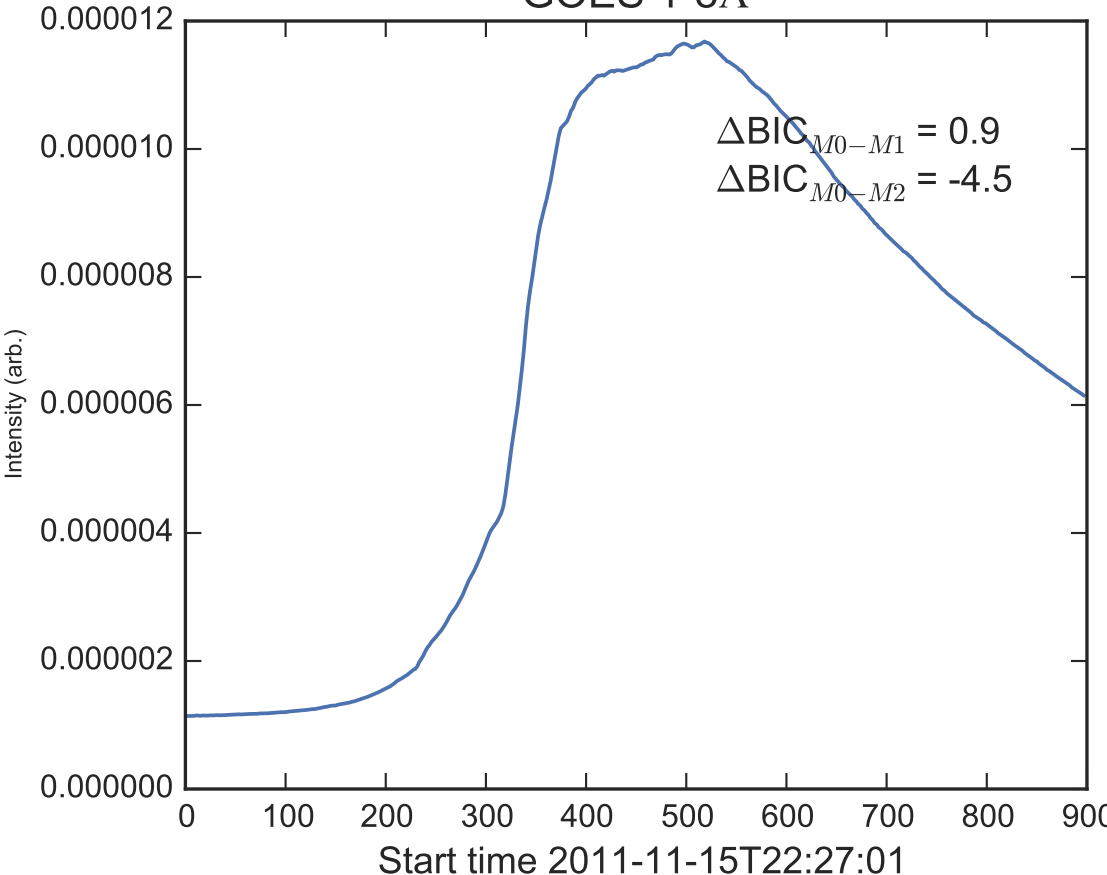

GOES 1-8Å

Power Spectral Density (PSD) - Model 0

Power Spectral Density (PSD) - Model 1

Power Spectral Density (PSD) - Model 2