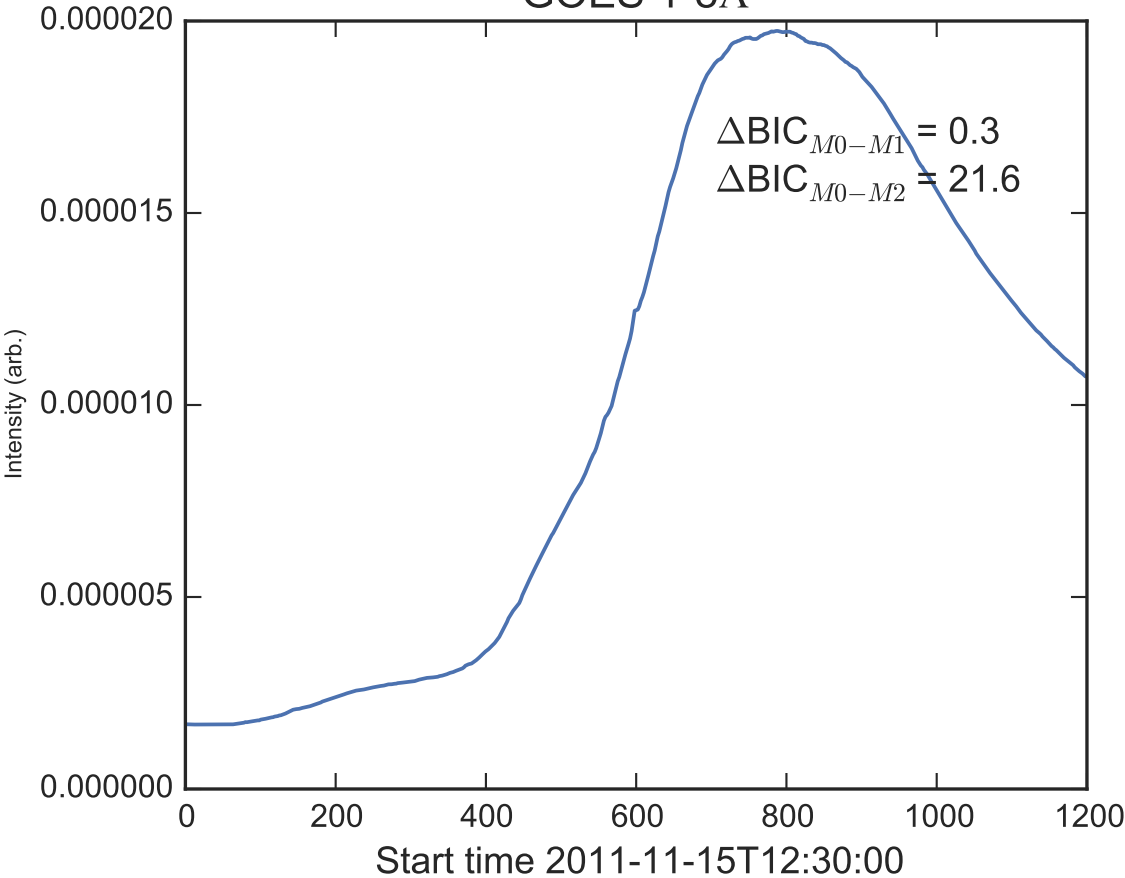

GOES 1-8Å

Power Spectral Density (PSD) - Model 0

Power Spectral Density (PSD) - Model 1

Power Spectral Density (PSD) - Model 2