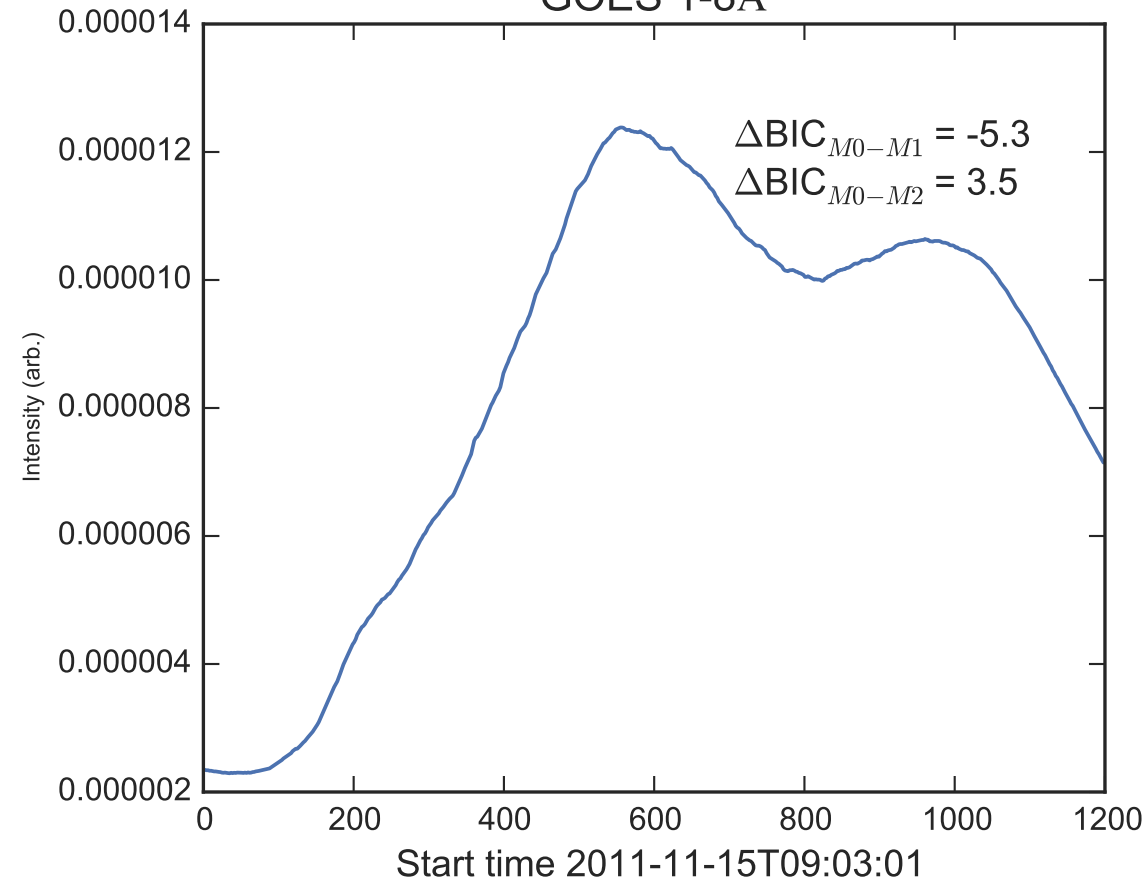

GOES 1-8Å

Power Spectral Density (PSD) - Model 0

Power Spectral Density (PSD) - Model 1

Power Spectral Density (PSD) - Model 2