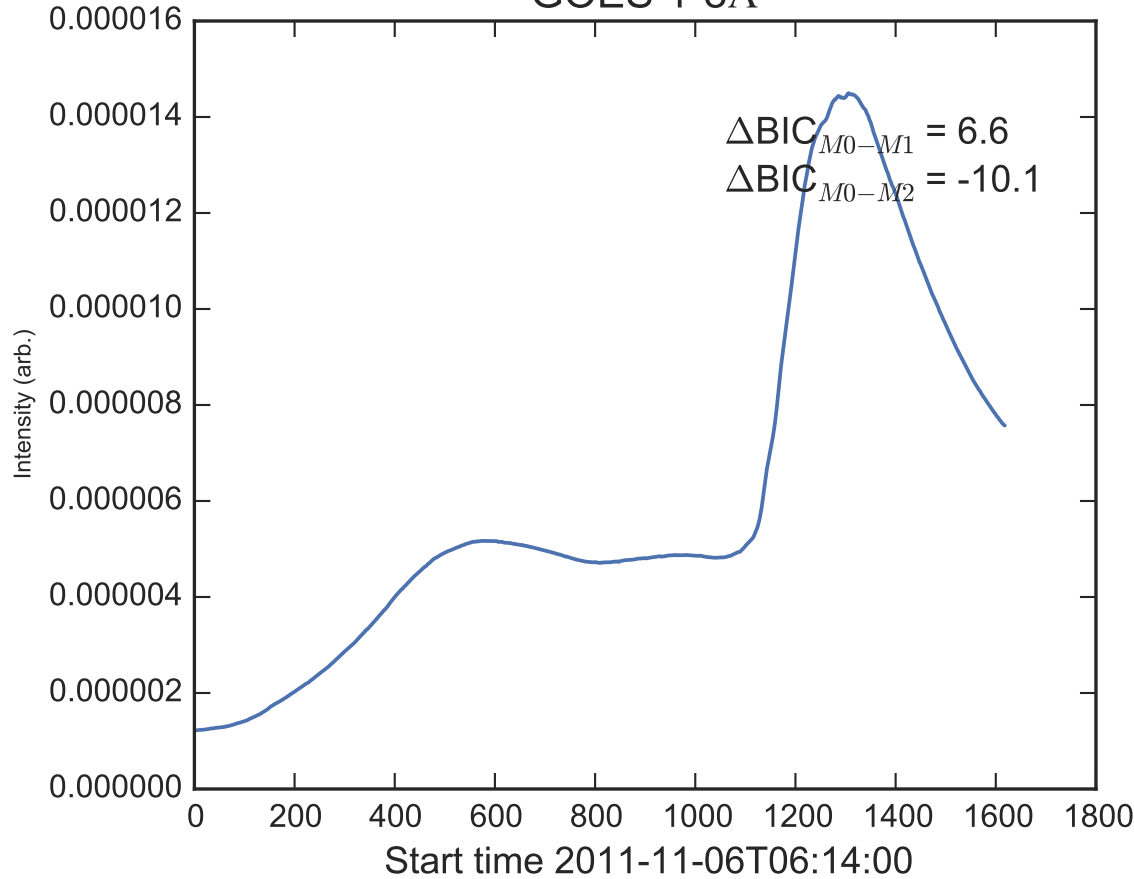

GOES 1-8Å

Power Spectral Density (PSD) - Model 0

Power Spectral Density (PSD) - Model 1

Power Spectral Density (PSD) - Model 2