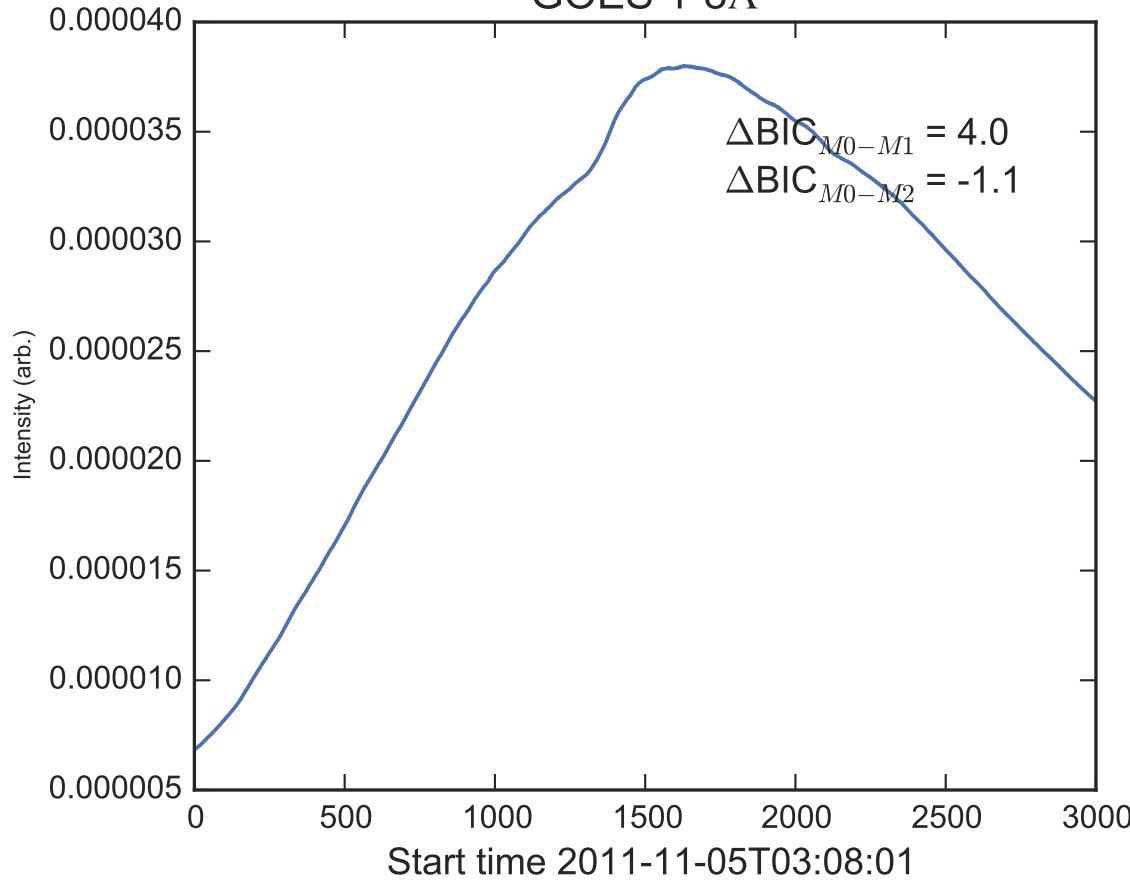

GOES 1-8Å

Power Spectral Density (PSD) - Model 0

Power Spectral Density (PSD) - Model 1

Power Spectral Density (PSD) - Model 2