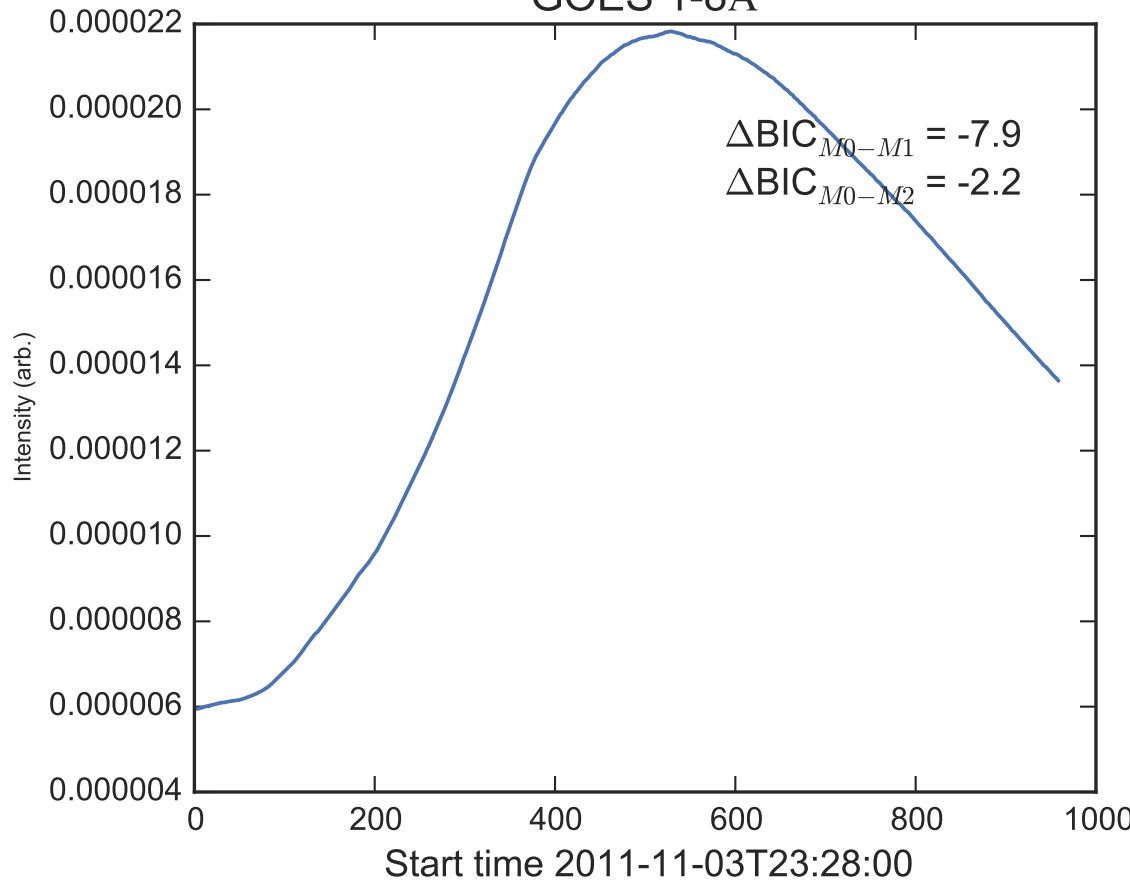

GOES 1-8Å

Power Spectral Density (PSD) - Model 0

Power Spectral Density (PSD) - Model 1

Power Spectral Density (PSD) - Model 2