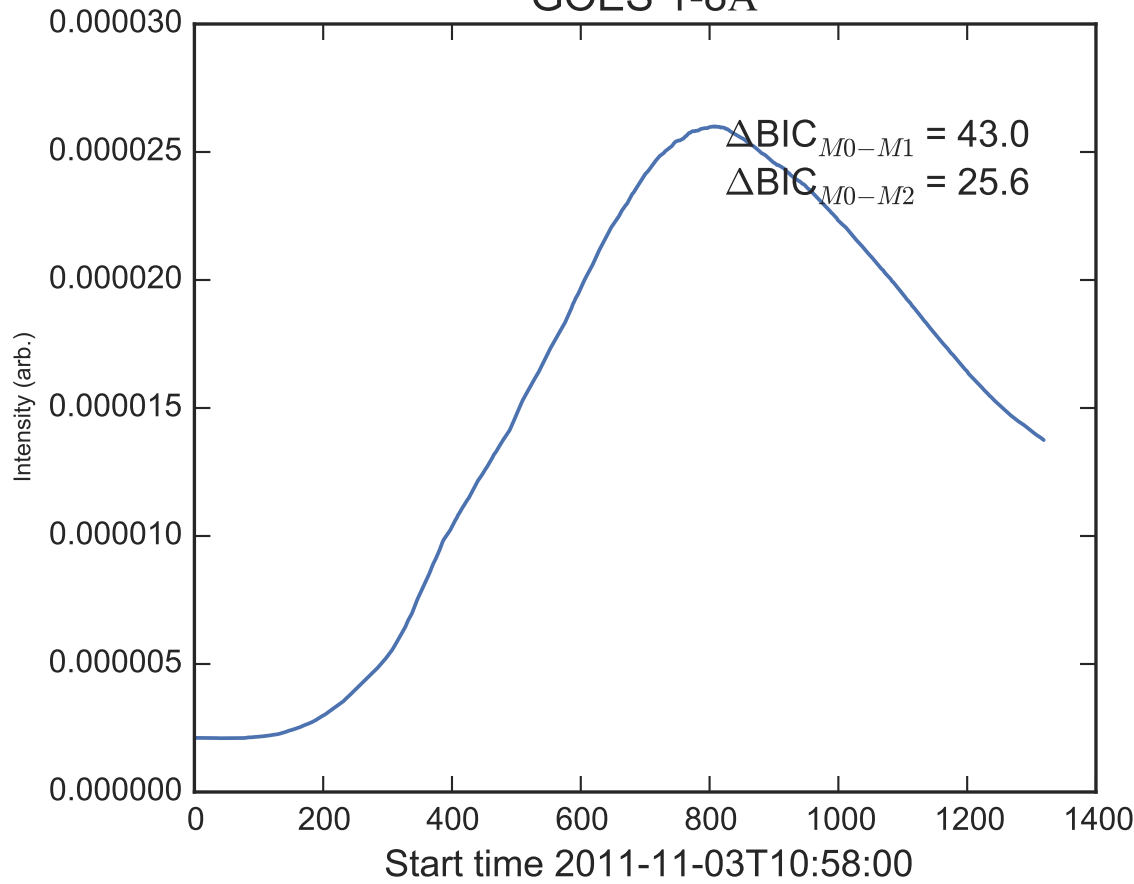

GOES 1-8Å

Power Spectral Density (PSD) - Model 0

Power Spectral Density (PSD) - Model 1

Power Spectral Density (PSD) - Model 2