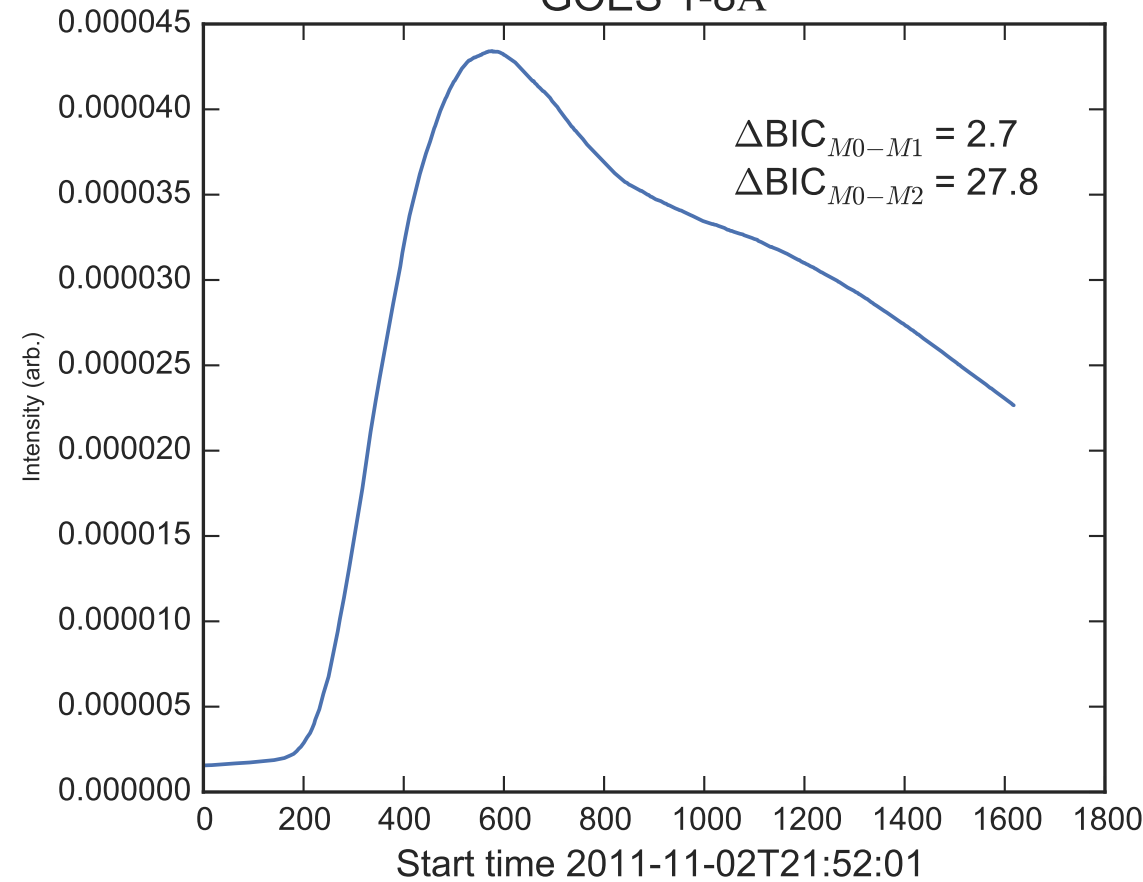

GOES 1-8Å

Power Spectral Density (PSD) - Model 0

Power Spectral Density (PSD) - Model 1

Power Spectral Density (PSD) - Model 2