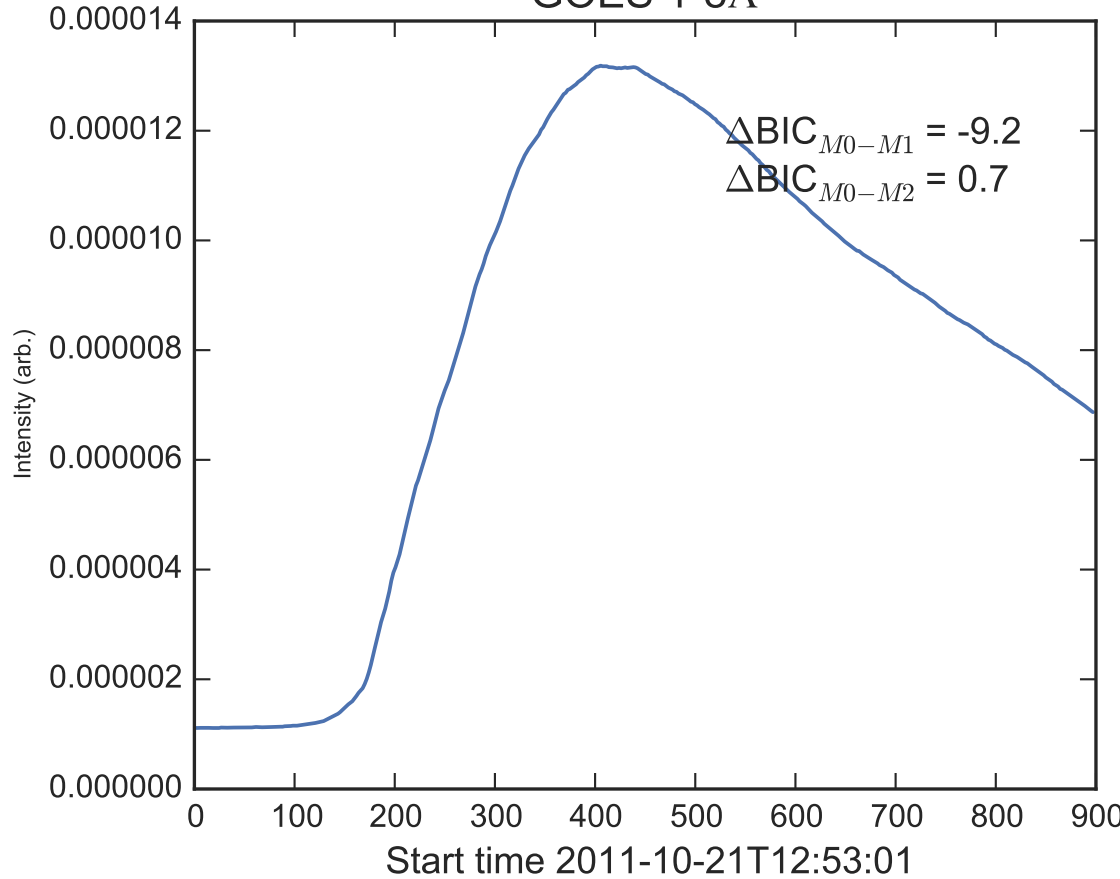

GOES 1-8Å

Power Spectral Density (PSD) - Model 0

Power Spectral Density (PSD) - Model 1

Power Spectral Density (PSD) - Model 2