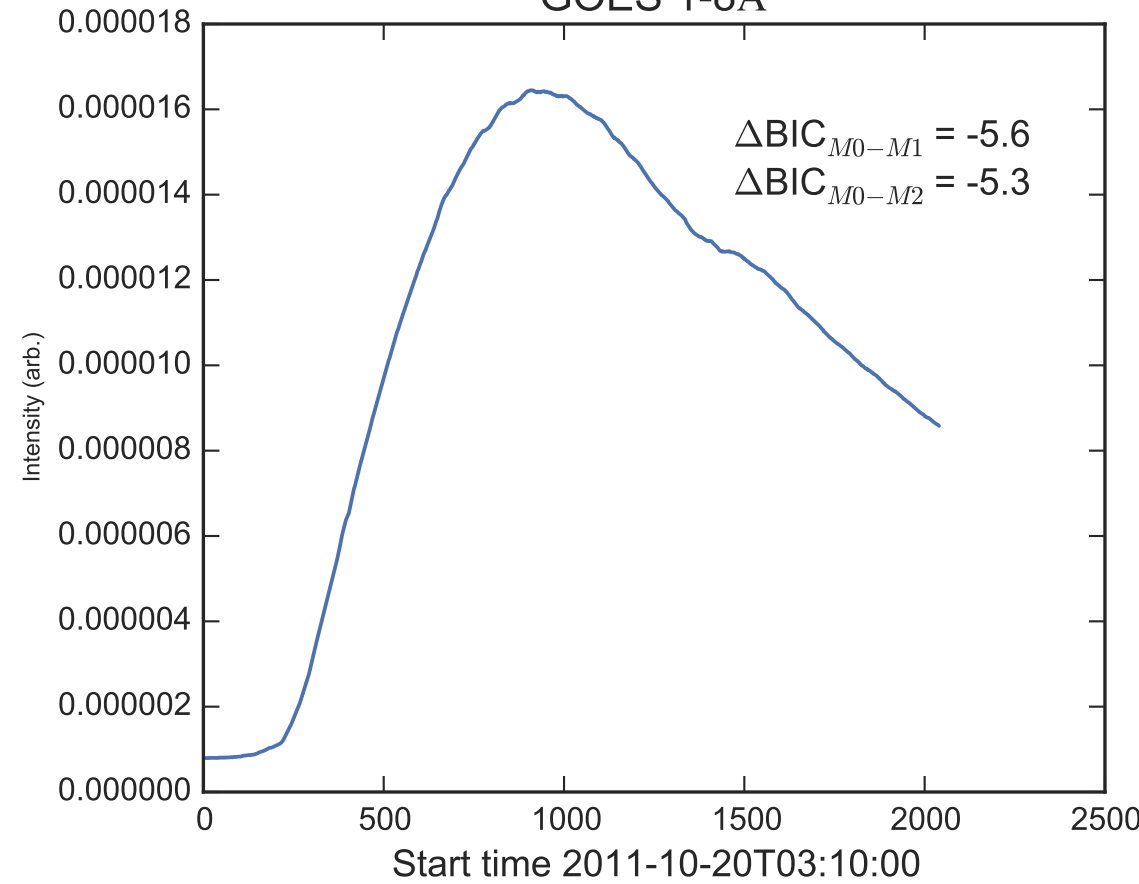

GOES 1-8Å

Power Spectral Density (PSD) - Model 0

Power Spectral Density (PSD) - Model 1

Power Spectral Density (PSD) - Model 2