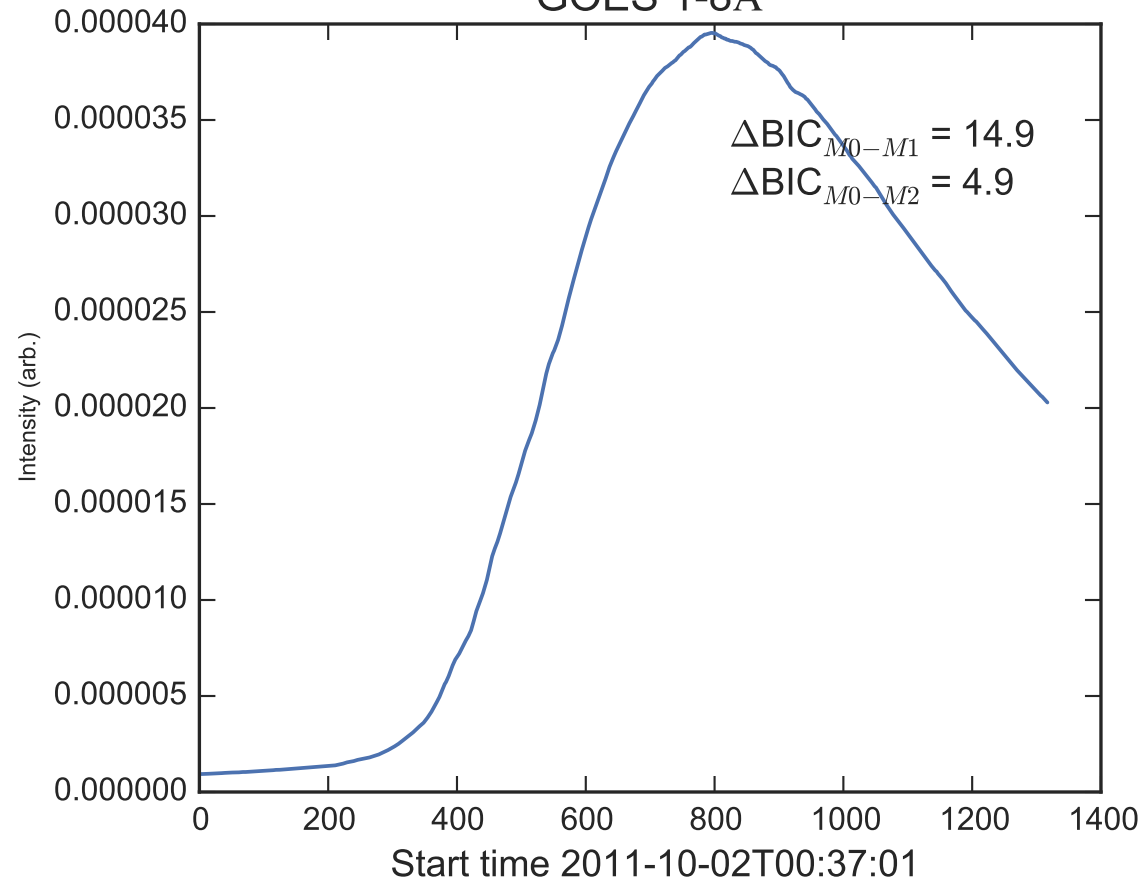

GOES 1-8Å

Power Spectral Density (PSD) - Model 0

Power Spectral Density (PSD) - Model 1

Power Spectral Density (PSD) - Model 2