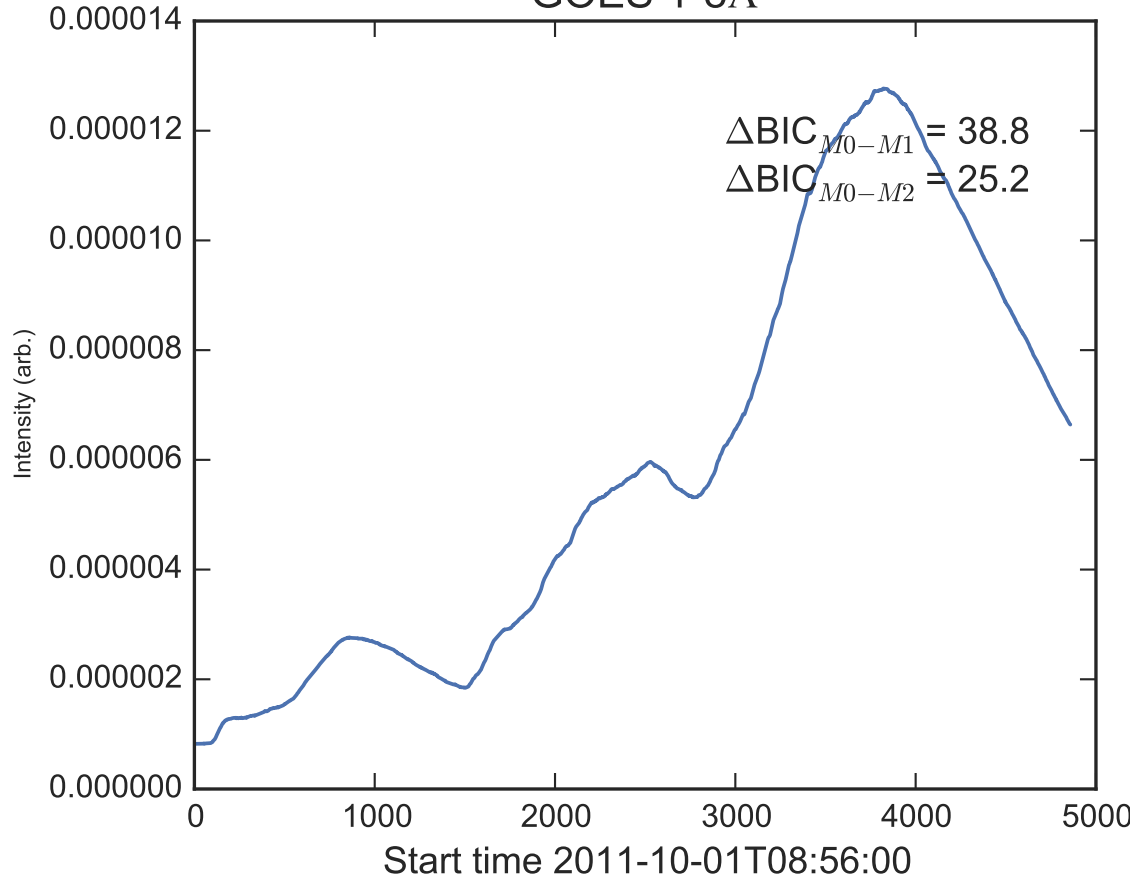

GOES 1-8Å

Power Spectral Density (PSD) - Model 0

Power Spectral Density (PSD) - Model 1

Power Spectral Density (PSD) - Model 2