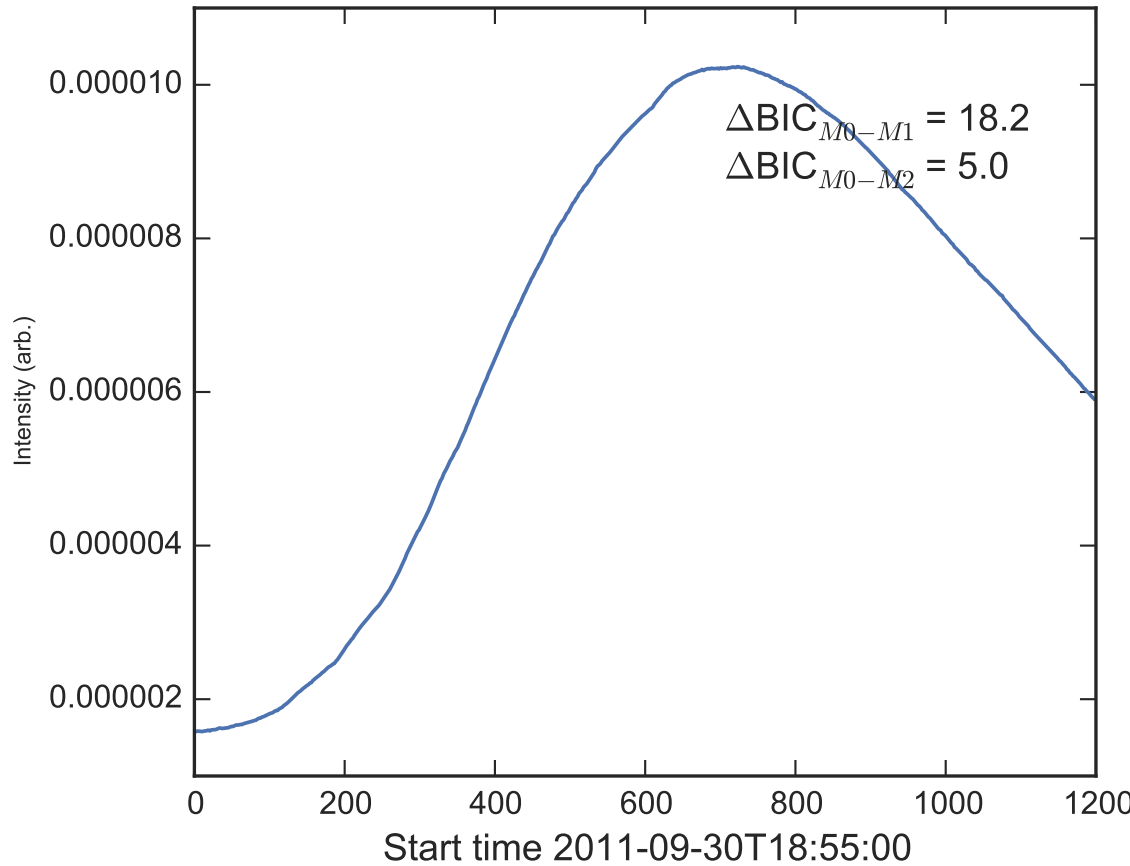

GOES 1-8Å

Power Spectral Density (PSD) - Model 0

Power Spectral Density (PSD) - Model 1

Power Spectral Density (PSD) - Model 2