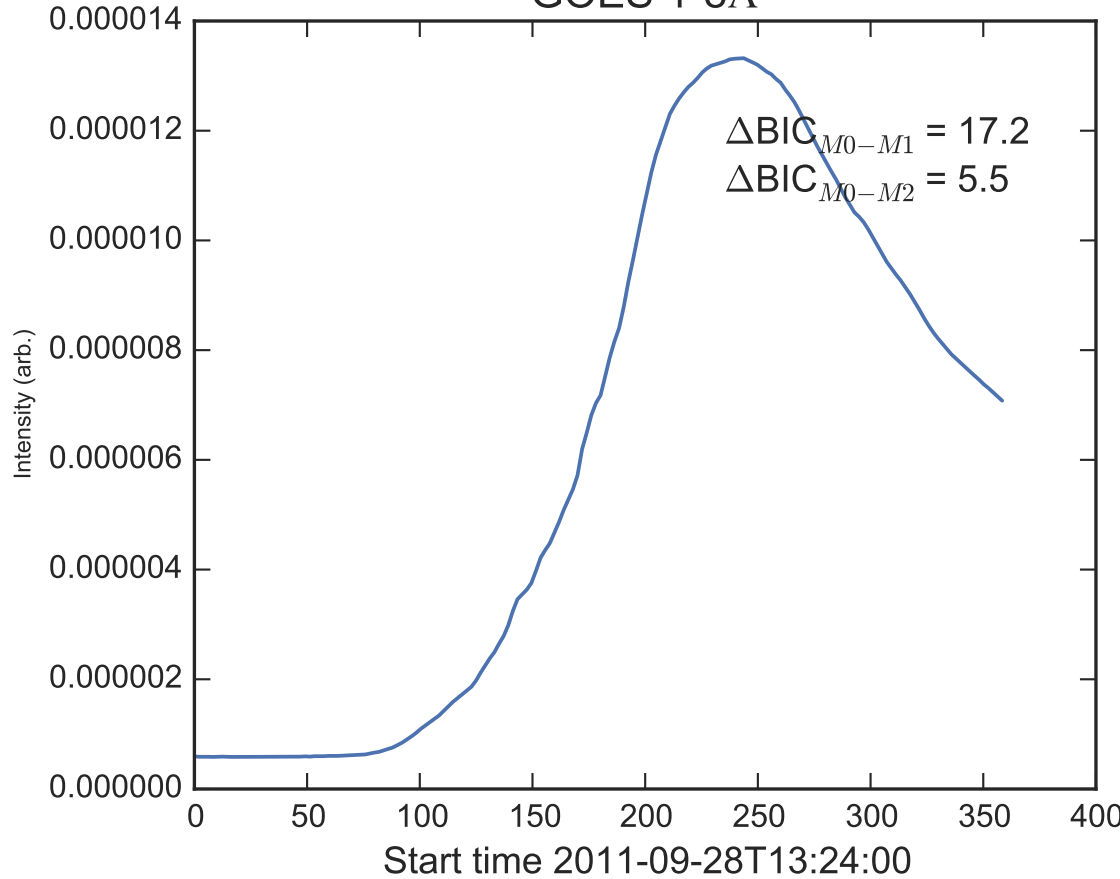

GOES 1-8Å

Power Spectral Density (PSD) - Model 0

Power Spectral Density (PSD) - Model 1

Power Spectral Density (PSD) - Model 2