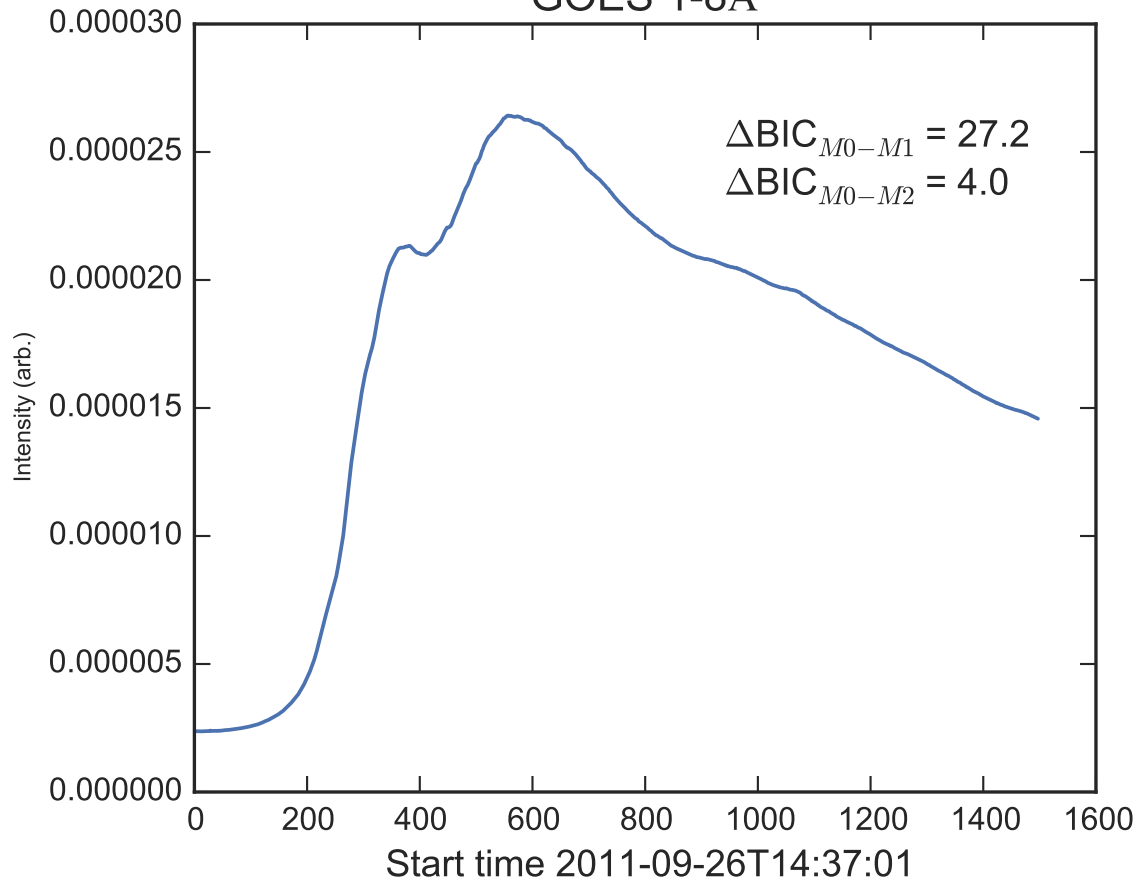

GOES 1-8Å

Power Spectral Density (PSD) - Model 0

Power Spectral Density (PSD) - Model 1

Power Spectral Density (PSD) - Model 2