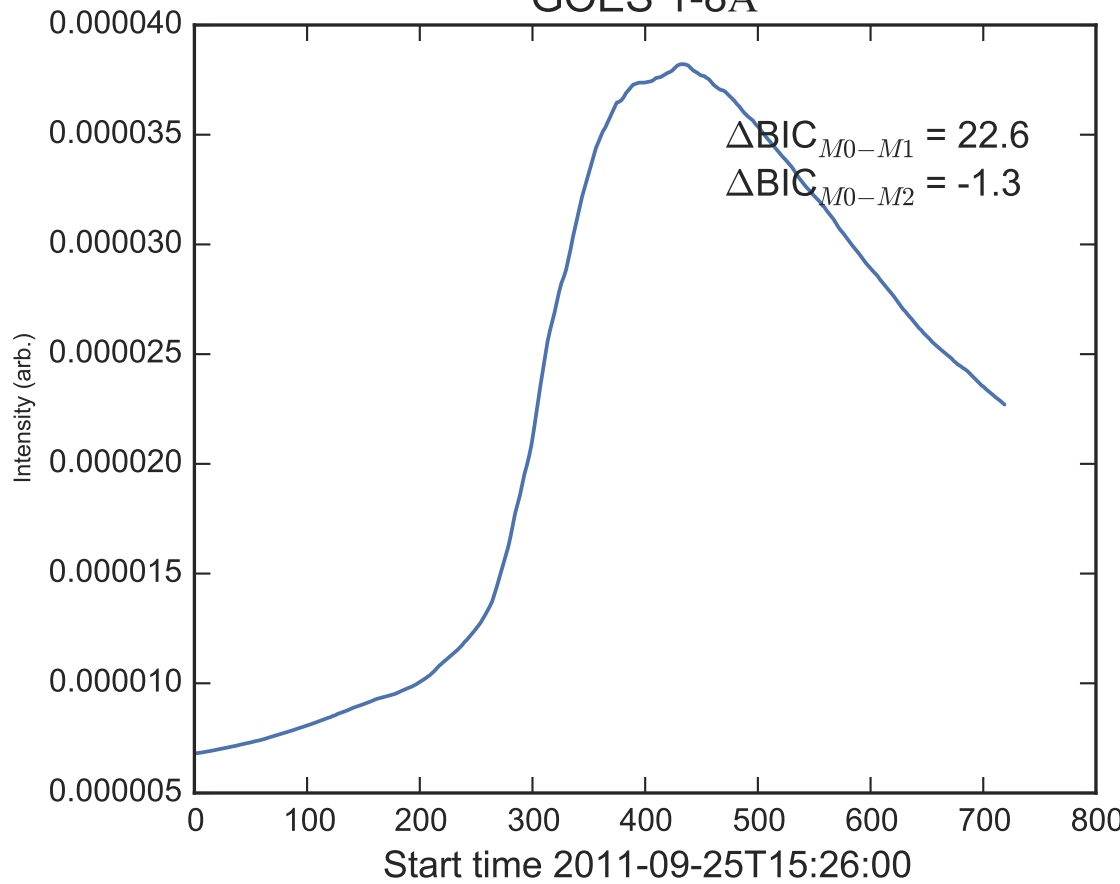

GOES 1-8Å

Power Spectral Density (PSD) - Model 0

Power Spectral Density (PSD) - Model 1

Power Spectral Density (PSD) - Model 2