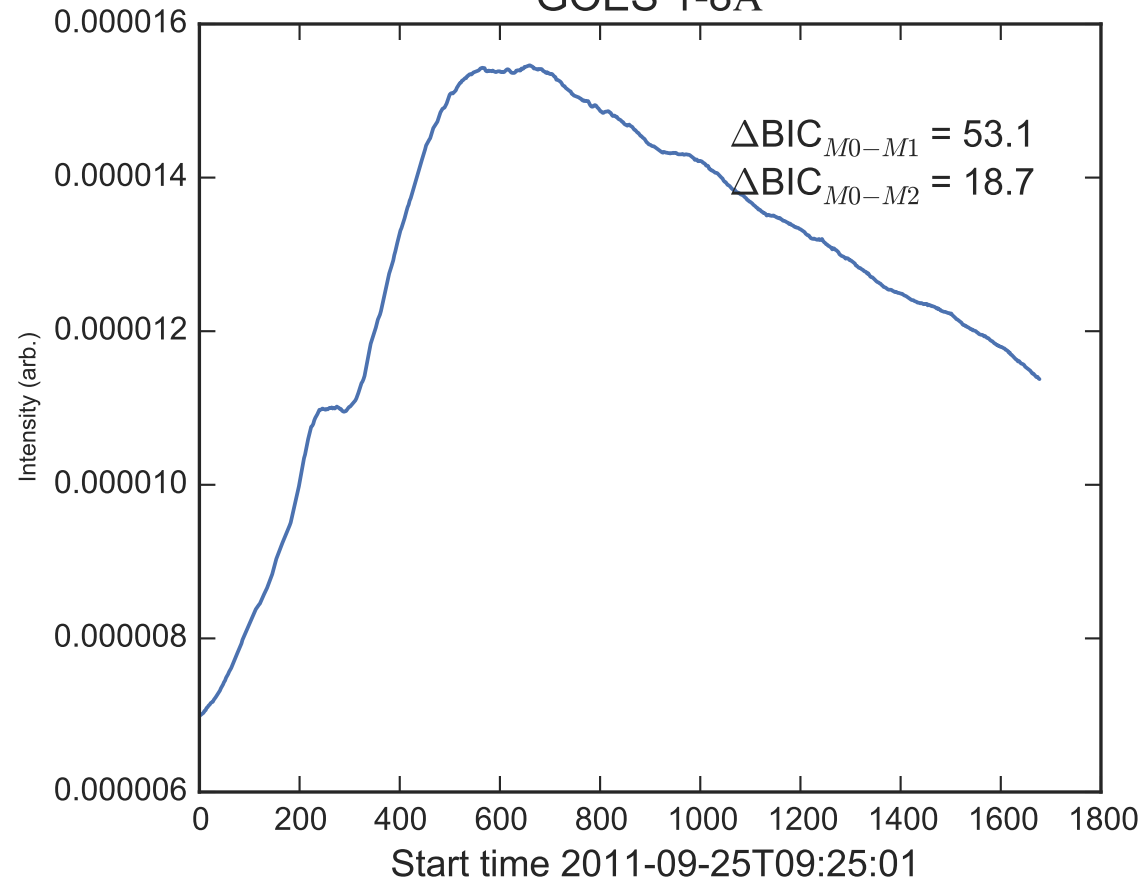

GOES 1-8Å

Power Spectral Density (PSD) - Model 0

Power Spectral Density (PSD) - Model 1

Power Spectral Density (PSD) - Model 2