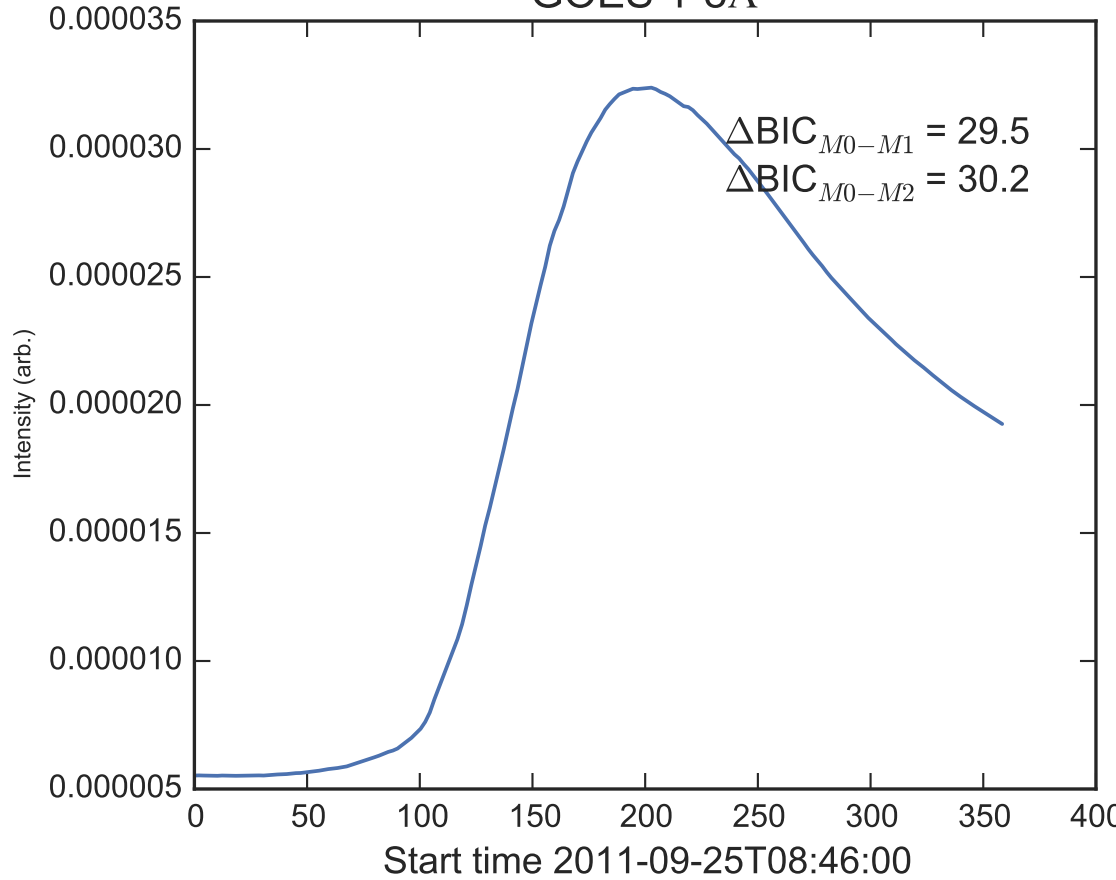

GOES 1-8Å

Power Spectral Density (PSD) - Model 0

Power Spectral Density (PSD) - Model 1

Power Spectral Density (PSD) - Model 2