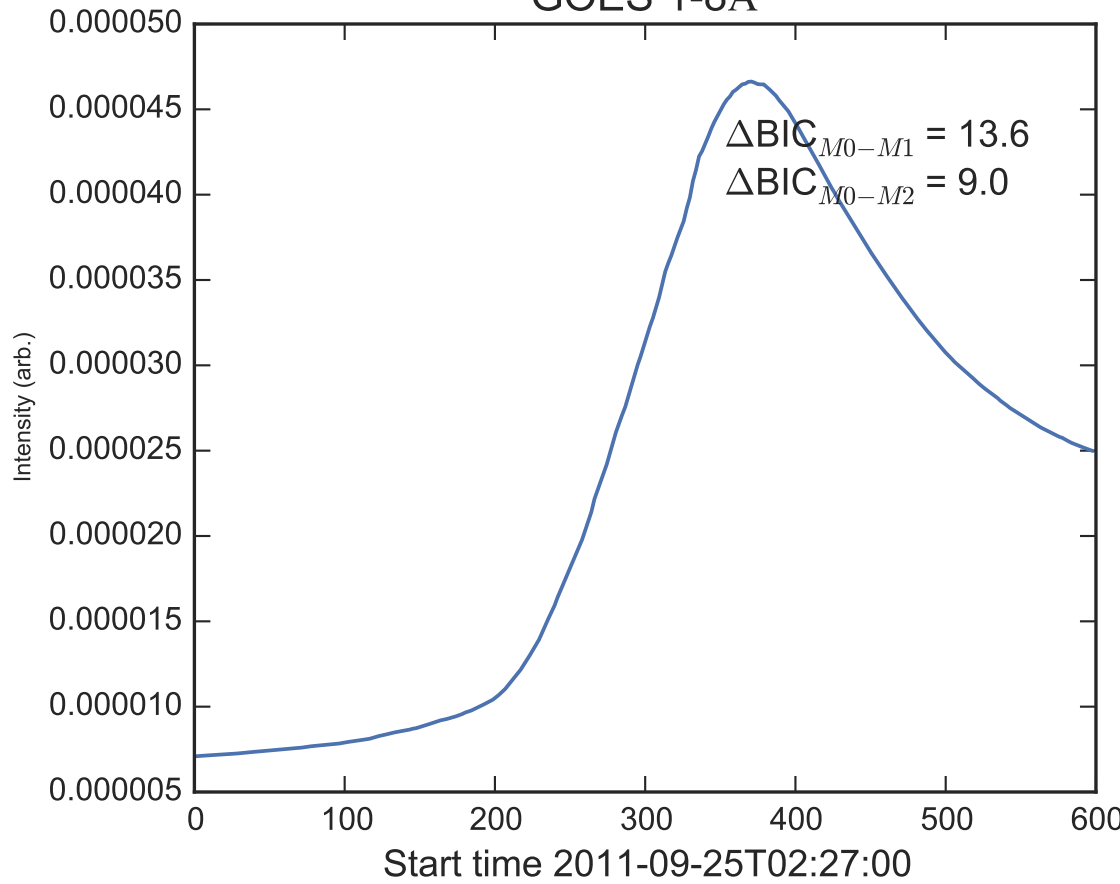

GOES 1-8Å

Power Spectral Density (PSD) - Model 0

Power Spectral Density (PSD) - Model 1

Power Spectral Density (PSD) - Model 2