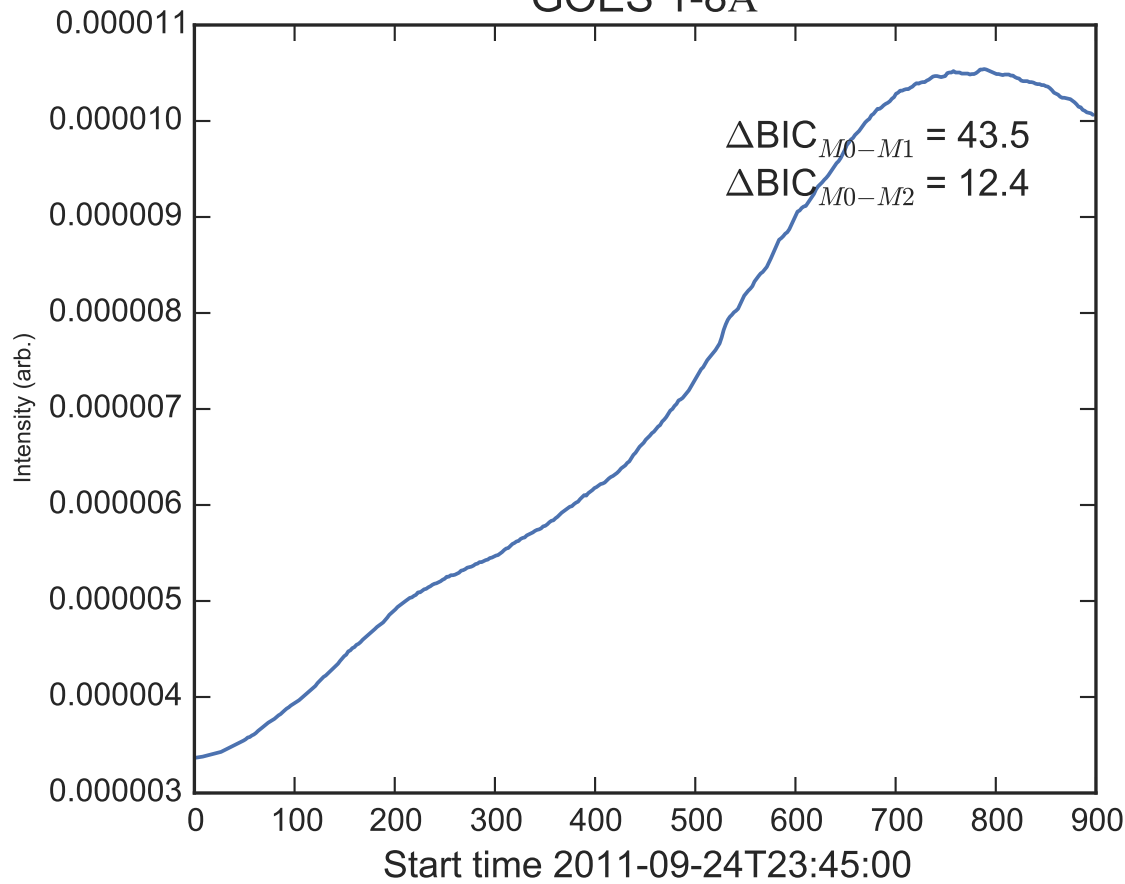

GOES 1-8Å

Power Spectral Density (PSD) - Model 0

Power Spectral Density (PSD) - Model 1

Power Spectral Density (PSD) - Model 2