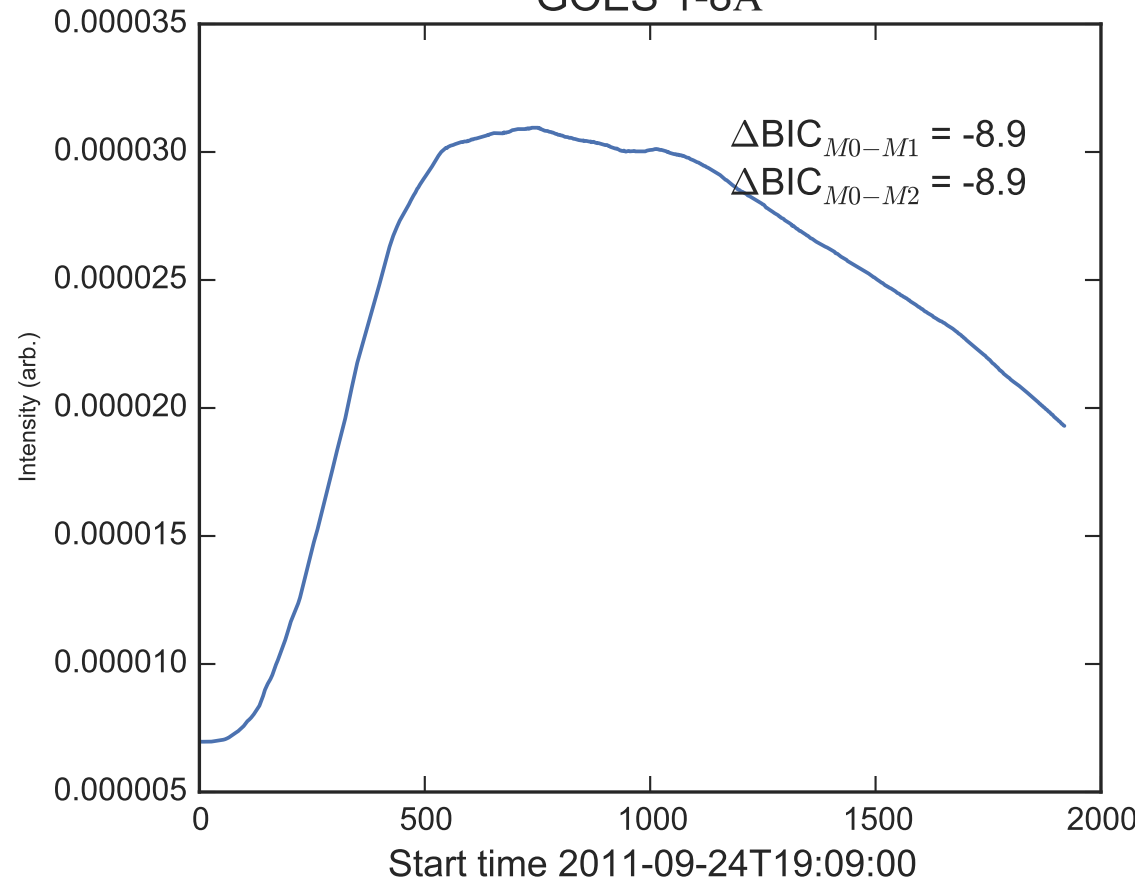

GOES 1-8Å

Power Spectral Density (PSD) - Model 0

Power Spectral Density (PSD) - Model 1

Power Spectral Density (PSD) - Model 2