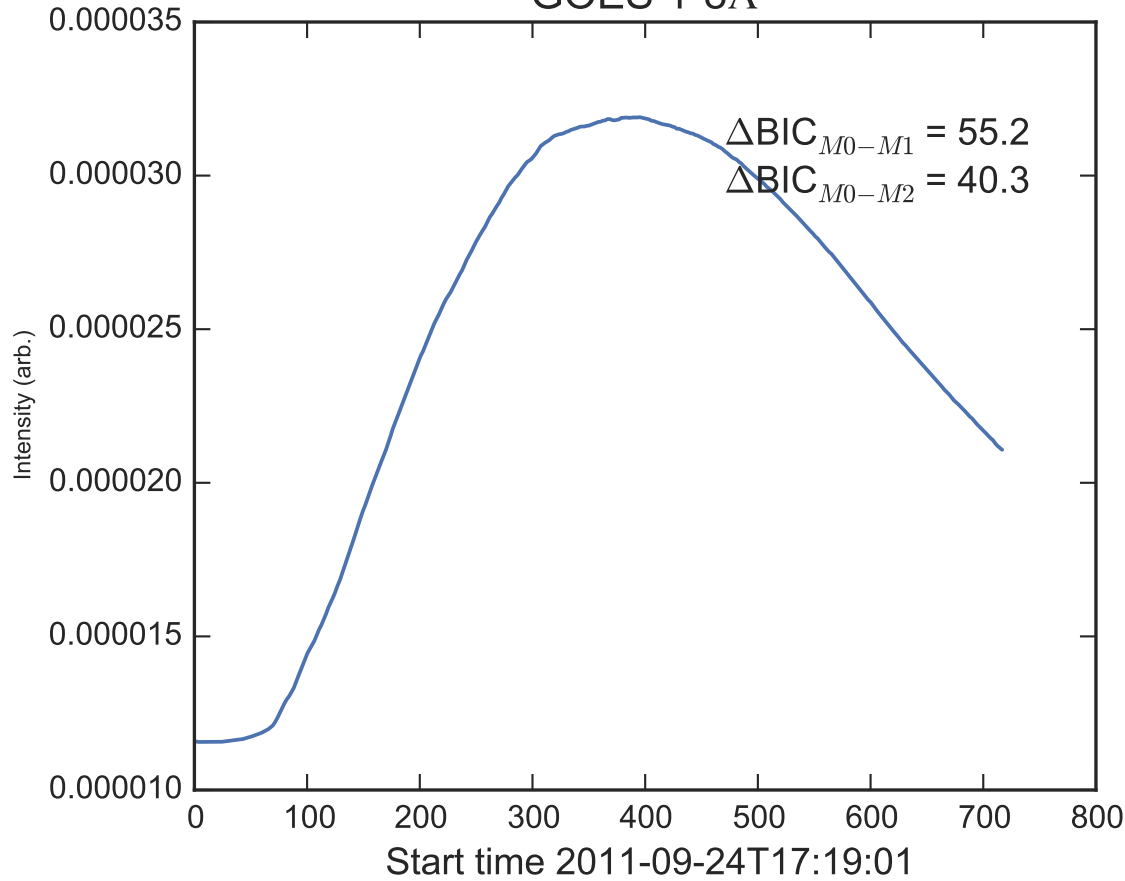

GOES 1-8Å

Power Spectral Density (PSD) - Model 0

Power Spectral Density (PSD) - Model 1

Power Spectral Density (PSD) - Model 2