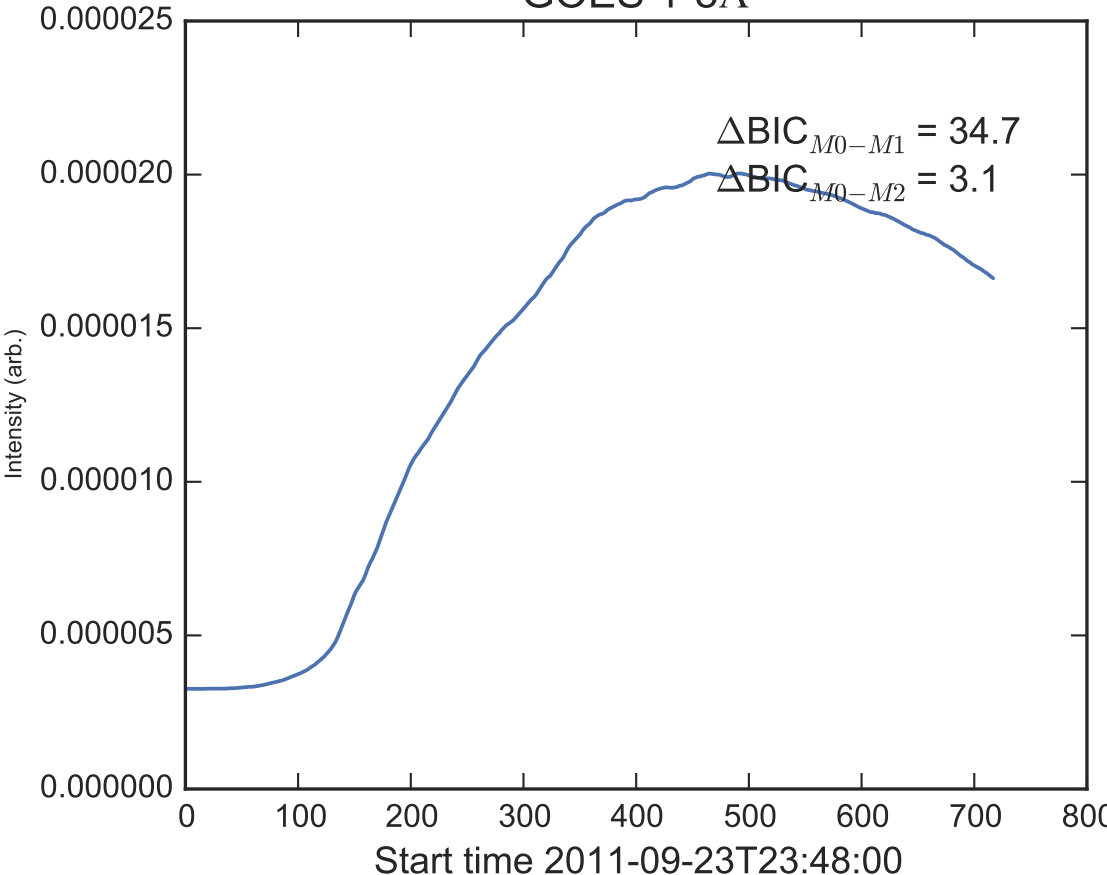

GOES 1-8Å

Power Spectral Density (PSD) - Model 0

Power Spectral Density (PSD) - Model 1

Power Spectral Density (PSD) - Model 2