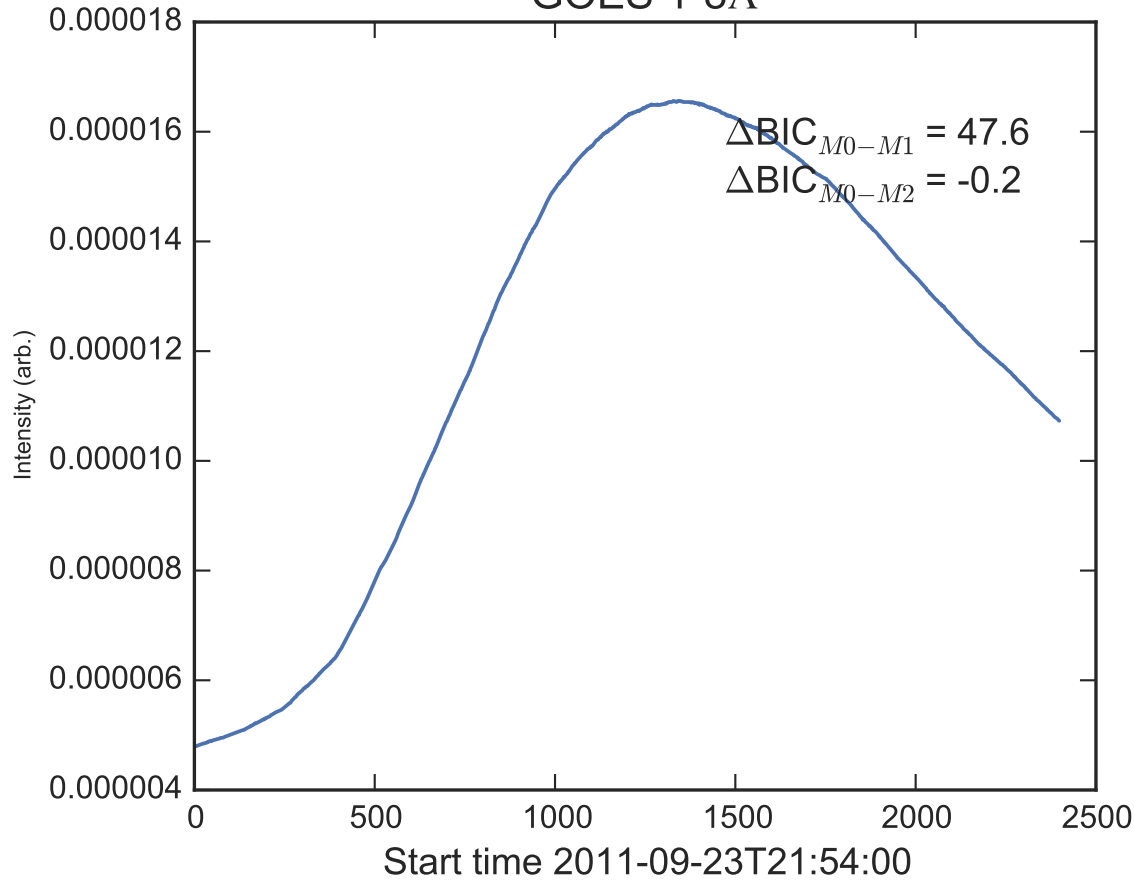

GOES 1-8Å

Power Spectral Density (PSD) - Model 0

Power Spectral Density (PSD) - Model 1

Power Spectral Density (PSD) - Model 2