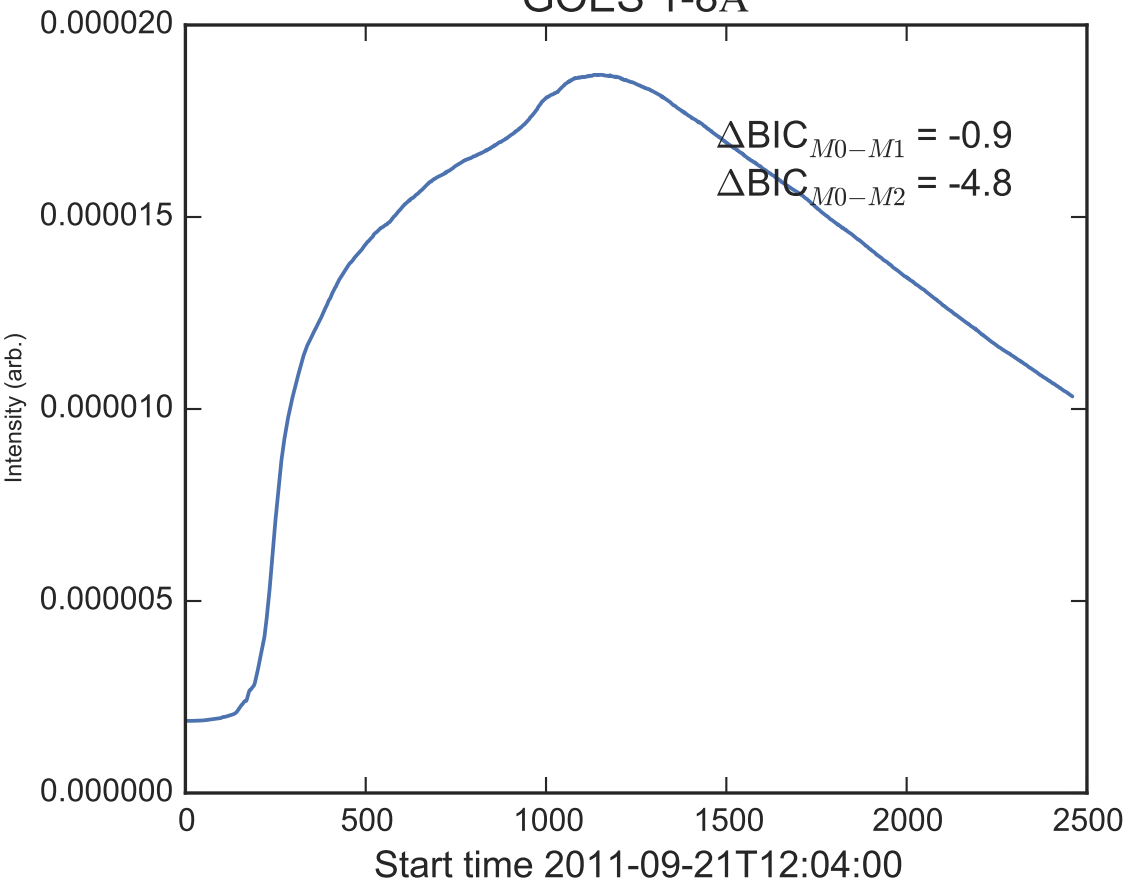

GOES 1-8Å

Power Spectral Density (PSD) - Model 0

Power Spectral Density (PSD) - Model 1

Power Spectral Density (PSD) - Model 2