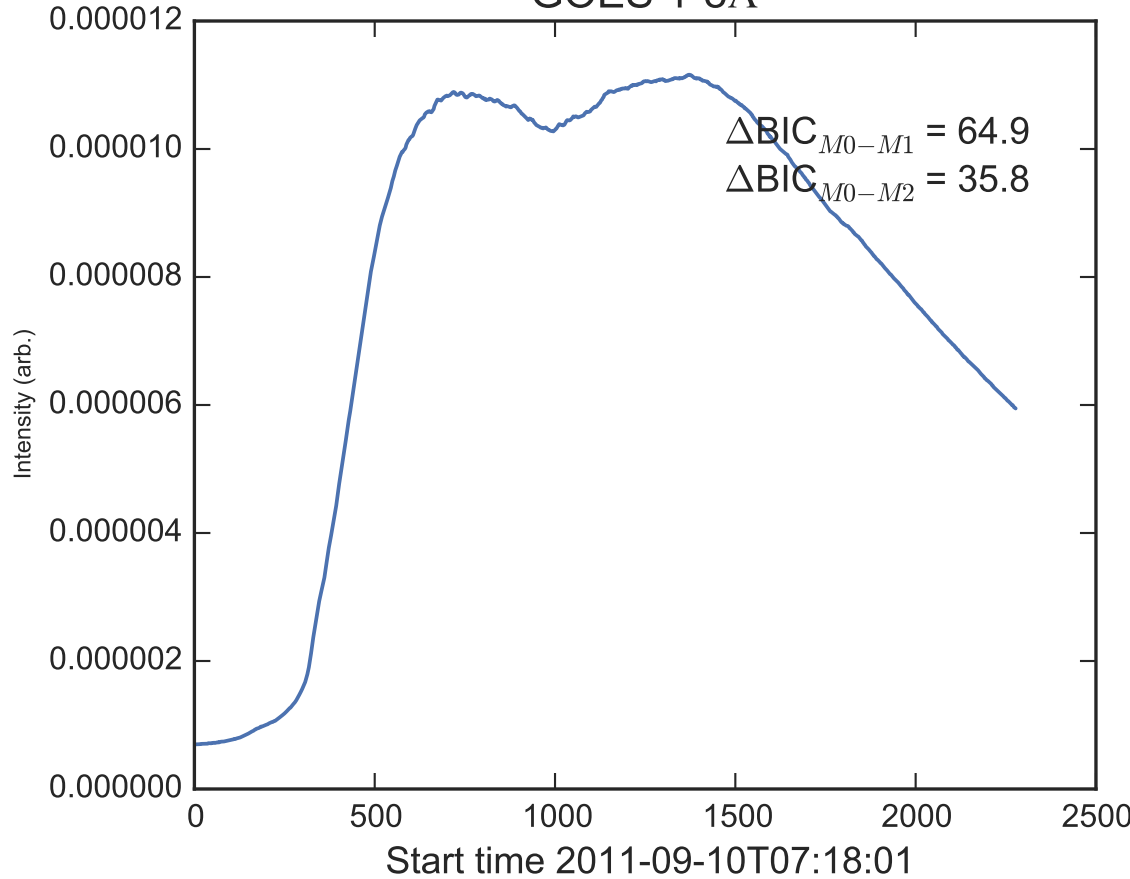

GOES 1-8Å

Power Spectral Density (PSD) - Model 0

Power Spectral Density (PSD) - Model 1

Power Spectral Density (PSD) - Model 2