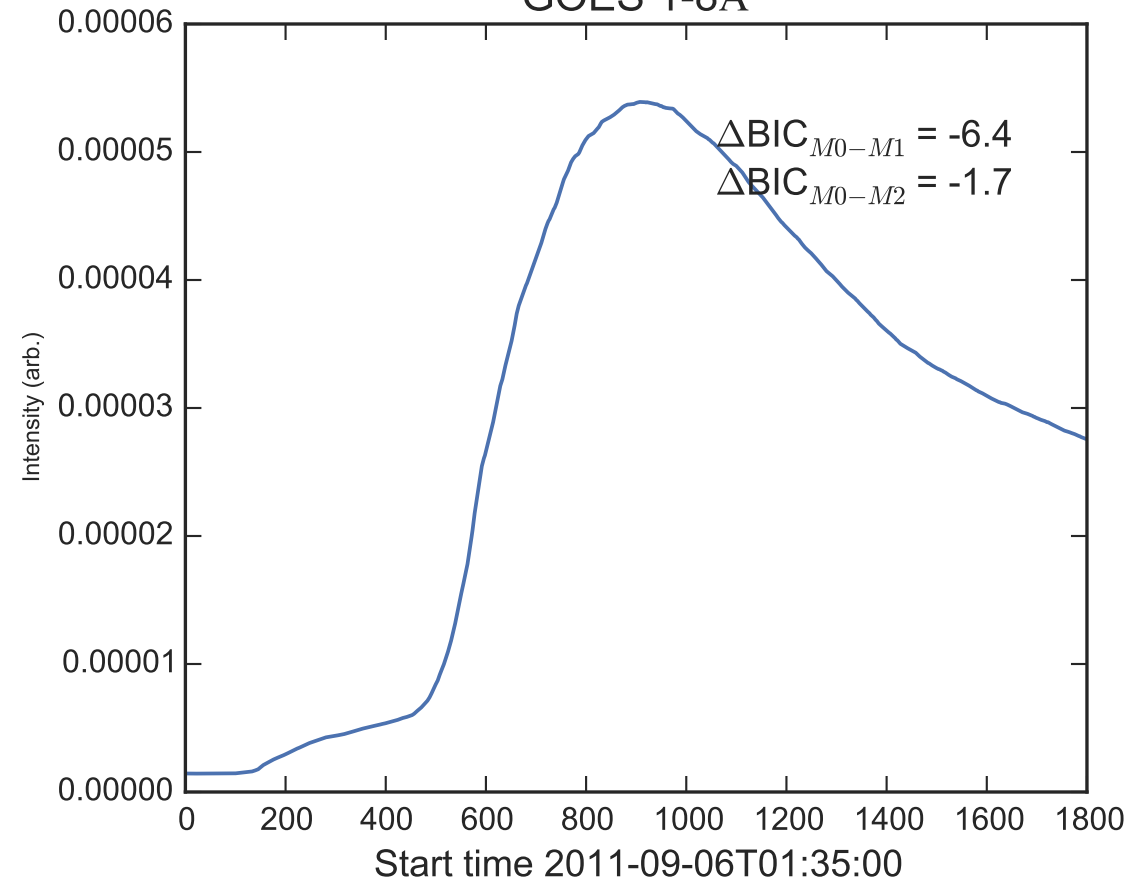

GOES 1-8Å

Power Spectral Density (PSD) - Model 0

Power Spectral Density (PSD) - Model 1

Power Spectral Density (PSD) - Model 2