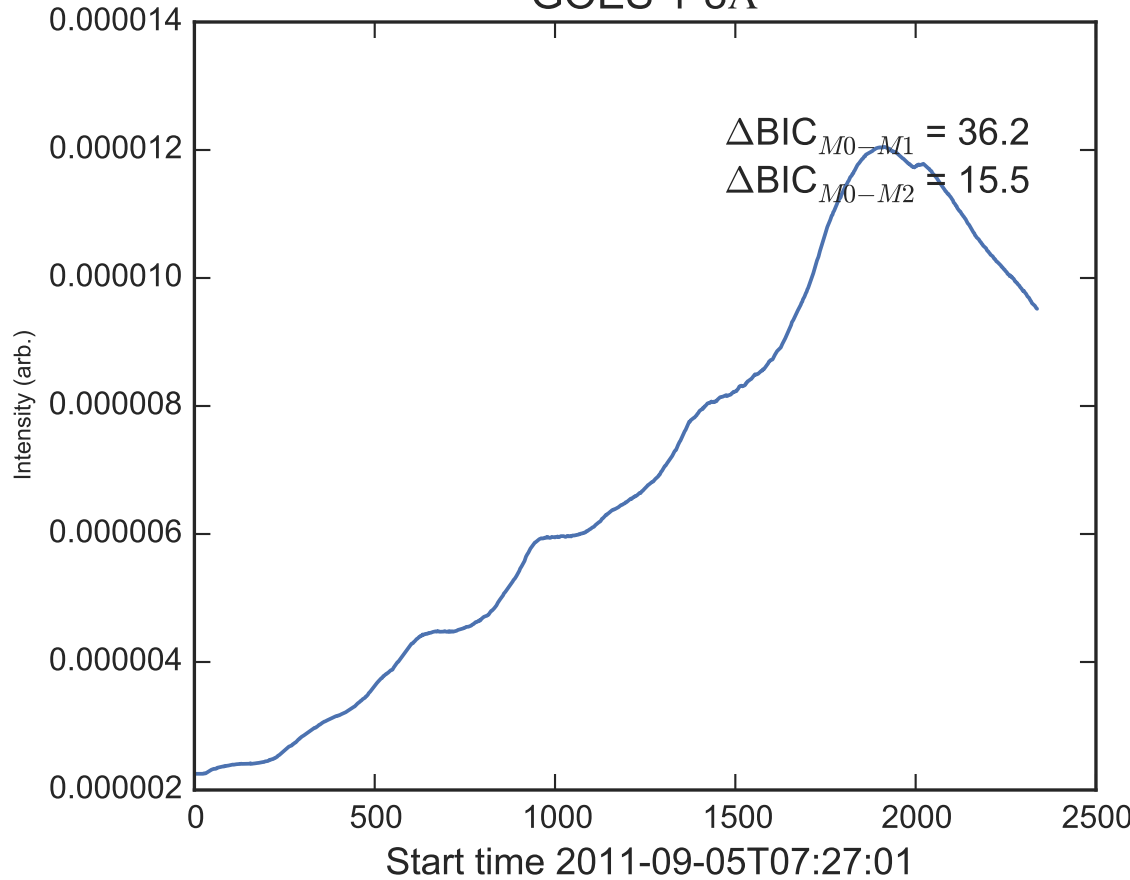

GOES 1-8Å

Power Spectral Density (PSD) - Model 0

Power Spectral Density (PSD) - Model 1

Power Spectral Density (PSD) - Model 2