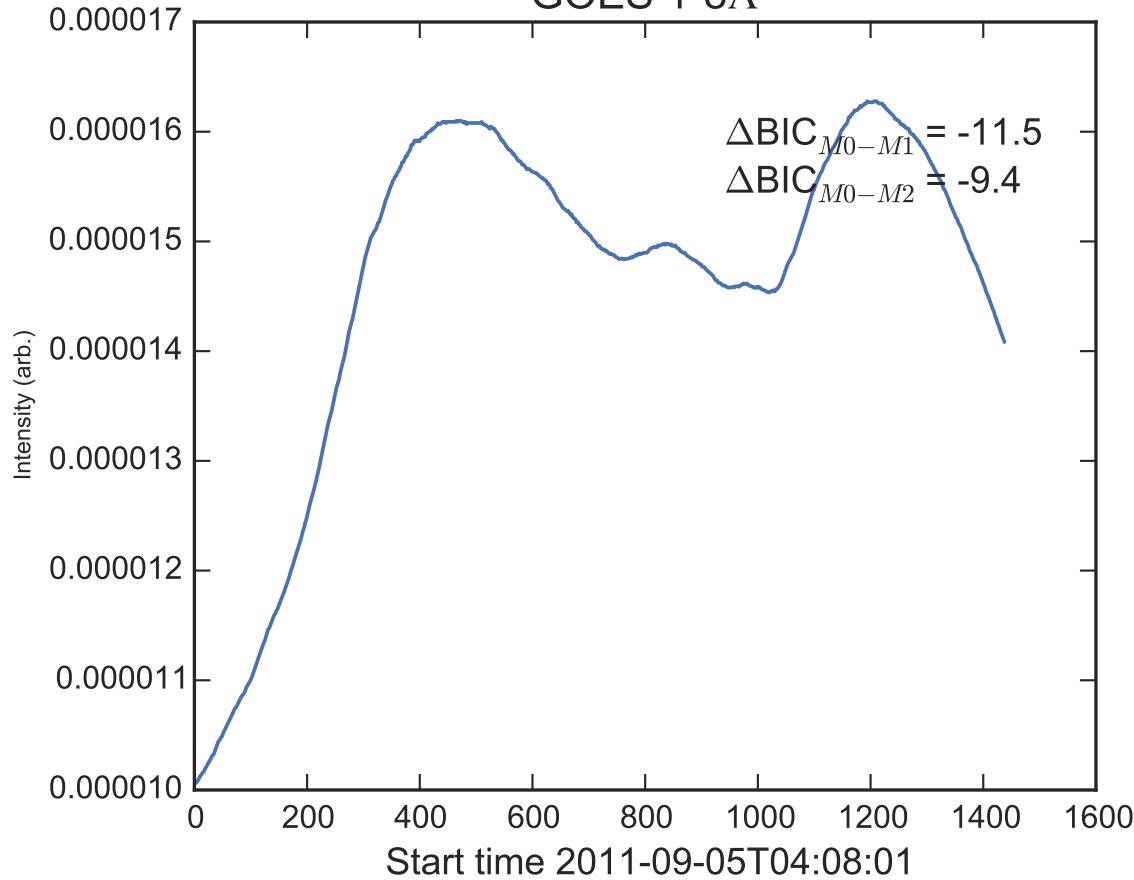

GOES 1-8Å

Power Spectral Density (PSD) - Model 0

Power Spectral Density (PSD) - Model 1

Power Spectral Density (PSD) - Model 2