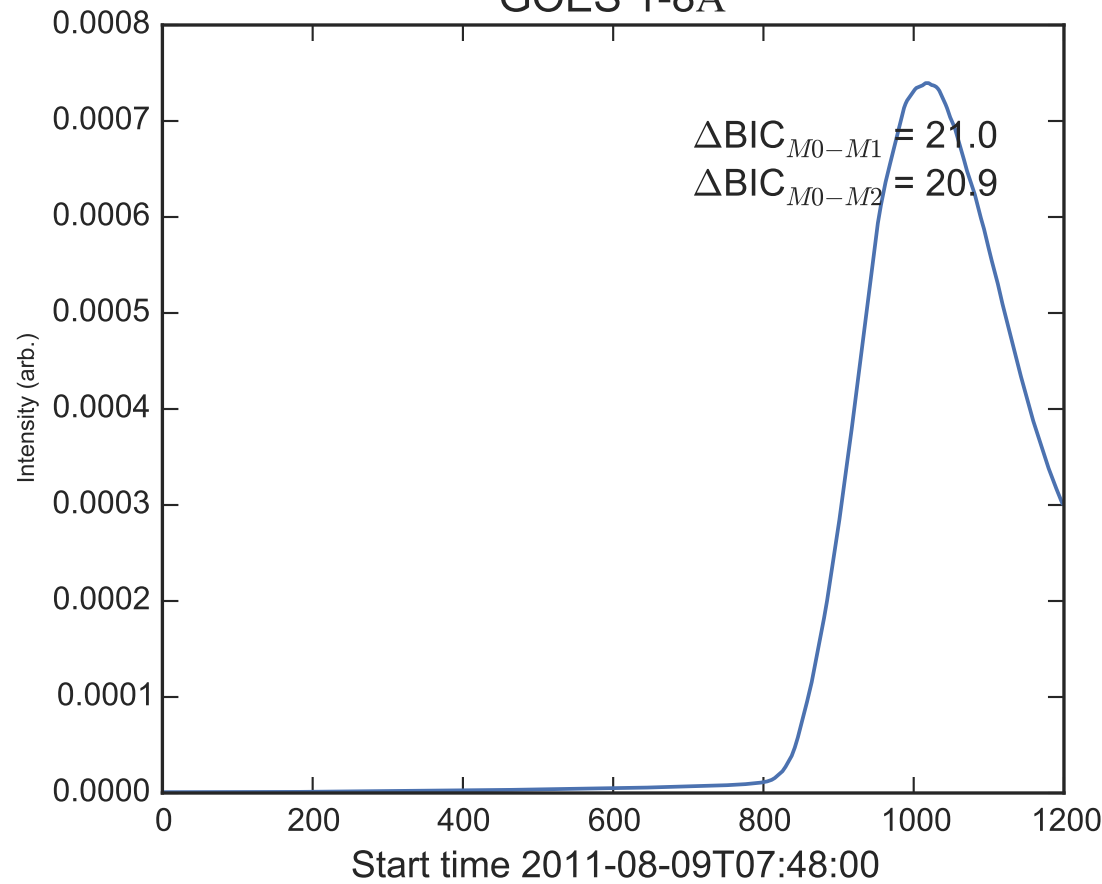

GOES 1-8Å

Power Spectral Density (PSD) - Model 0

Power Spectral Density (PSD) - Model 1

Power Spectral Density (PSD) - Model 2