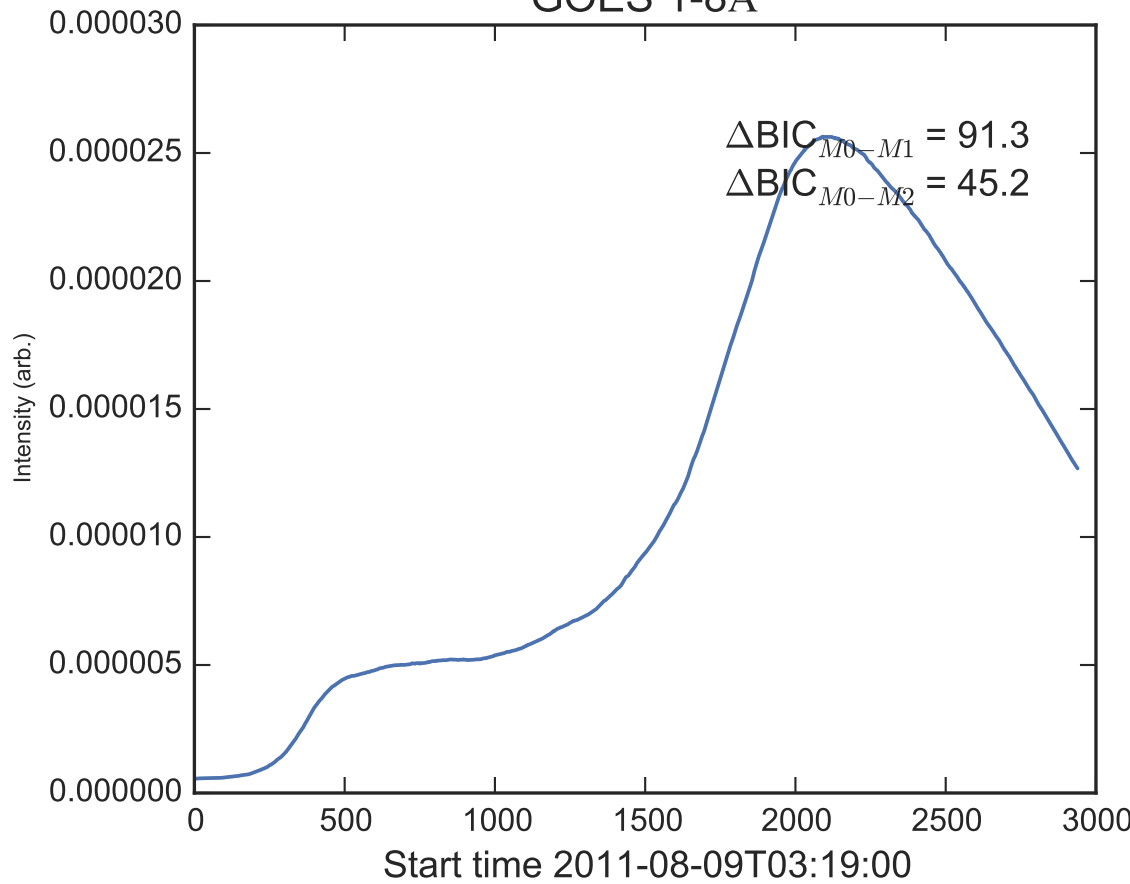

GOES 1-8Å

Power Spectral Density (PSD) - Model 0

Power Spectral Density (PSD) - Model 1

Power Spectral Density (PSD) - Model 2