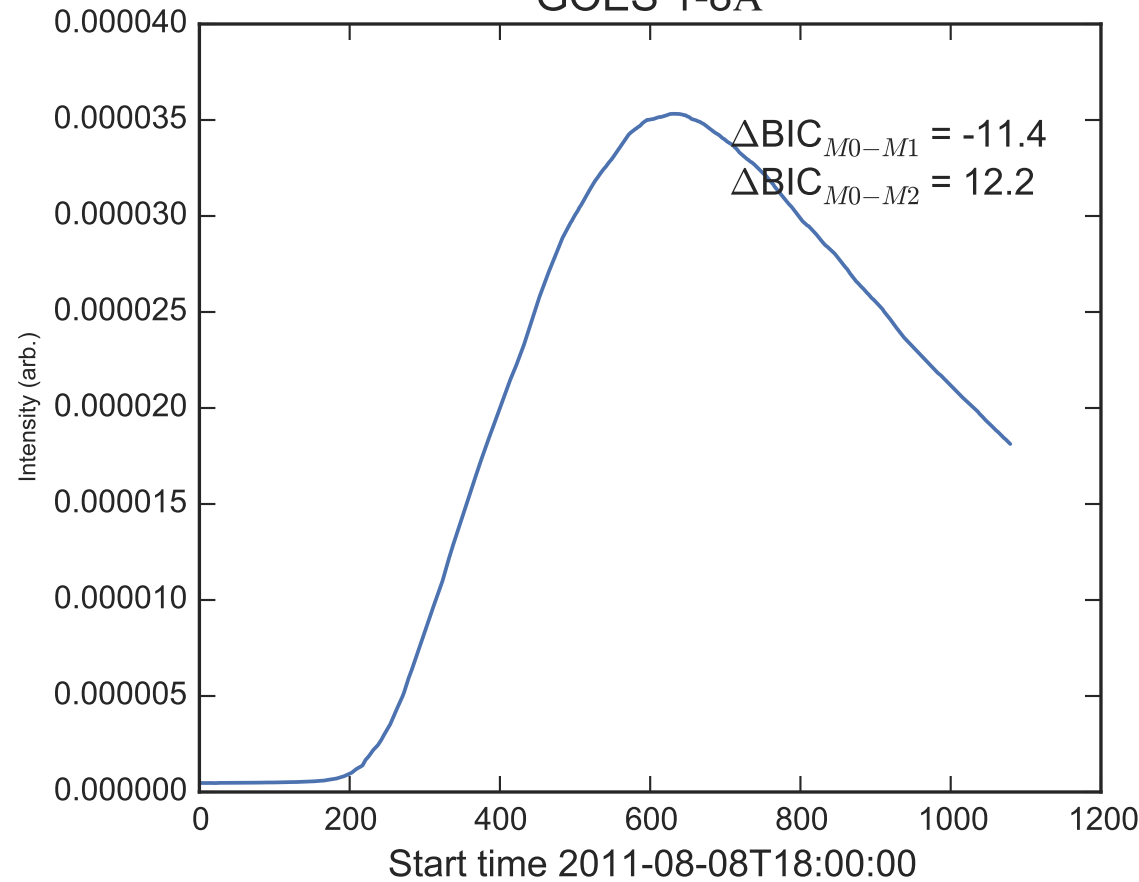

GOES 1-8Å

Power Spectral Density (PSD) - Model 0

Power Spectral Density (PSD) - Model 1

Power Spectral Density (PSD) - Model 2