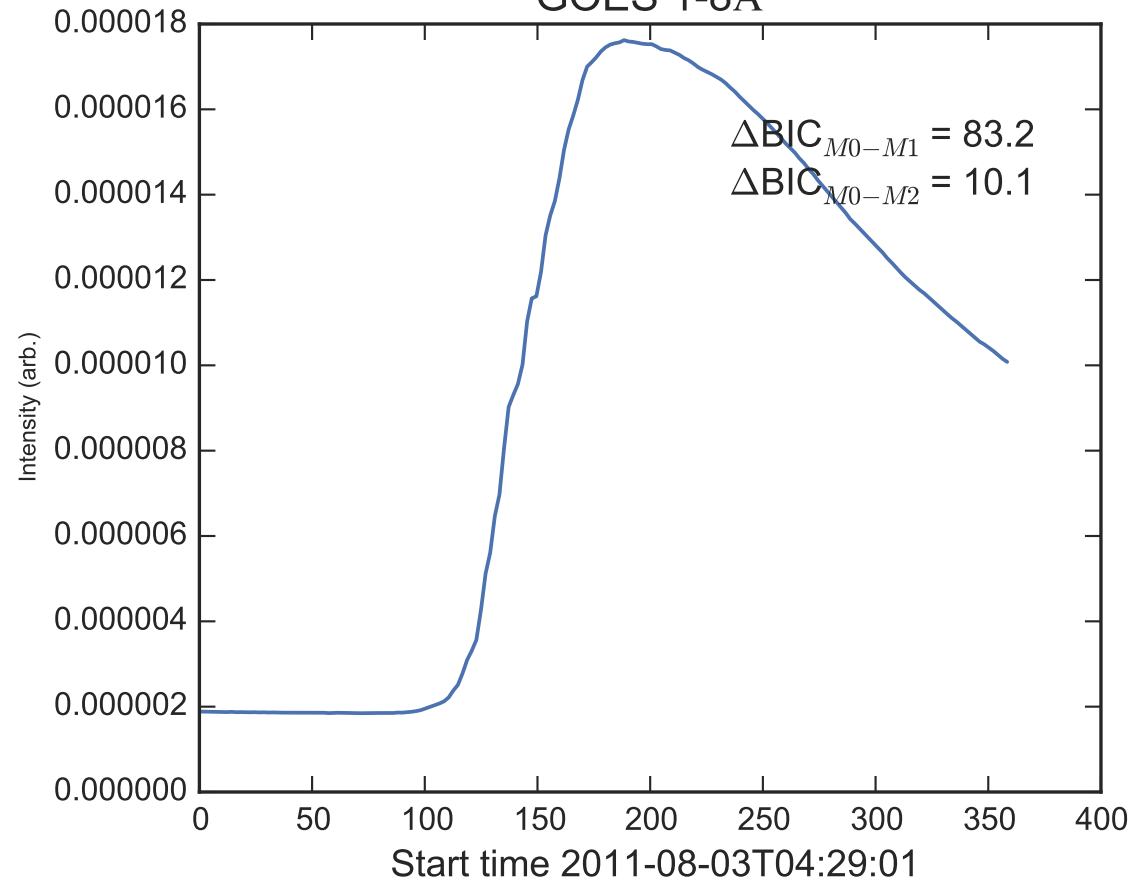

GOES 1-8Å

Power Spectral Density (PSD) - Model 0

Power Spectral Density (PSD) - Model 1

Power Spectral Density (PSD) - Model 2