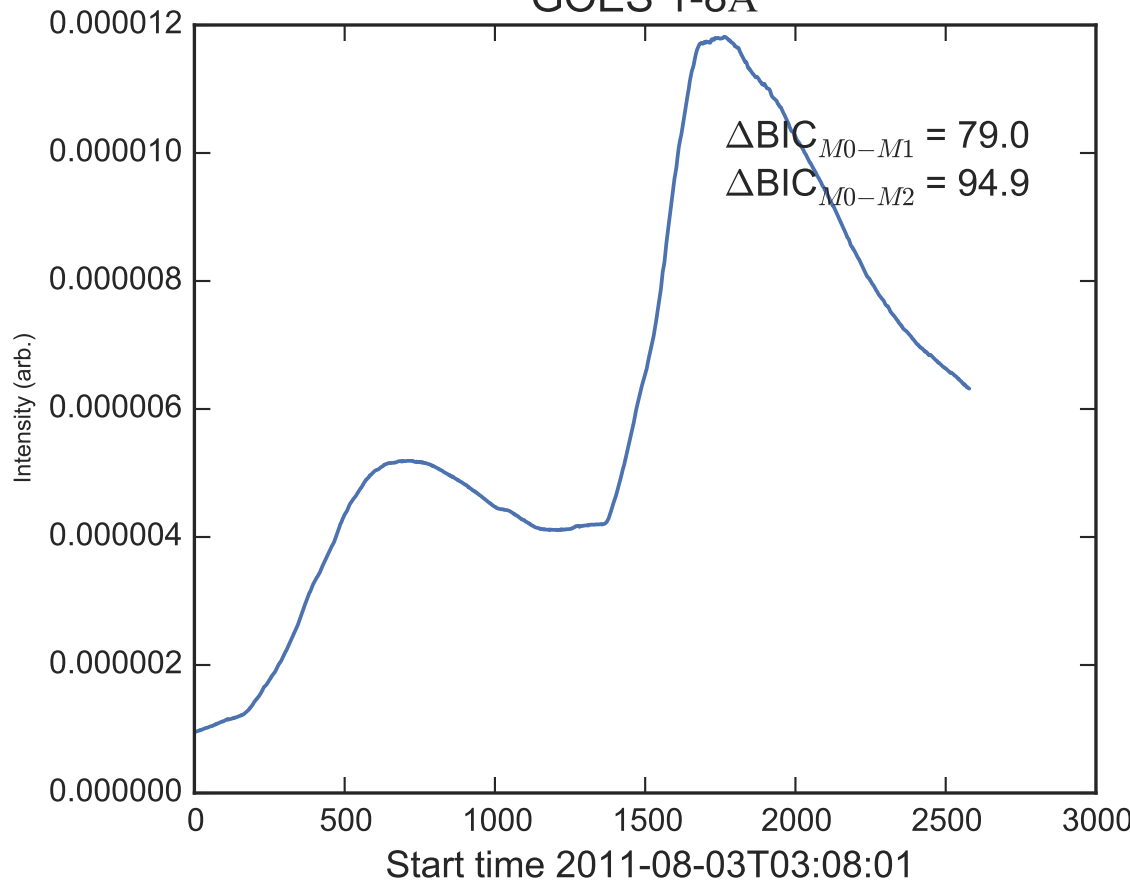

GOES 1-8Å

Power Spectral Density (PSD) - Model 0

Power Spectral Density (PSD) - Model 1

Power Spectral Density (PSD) - Model 2