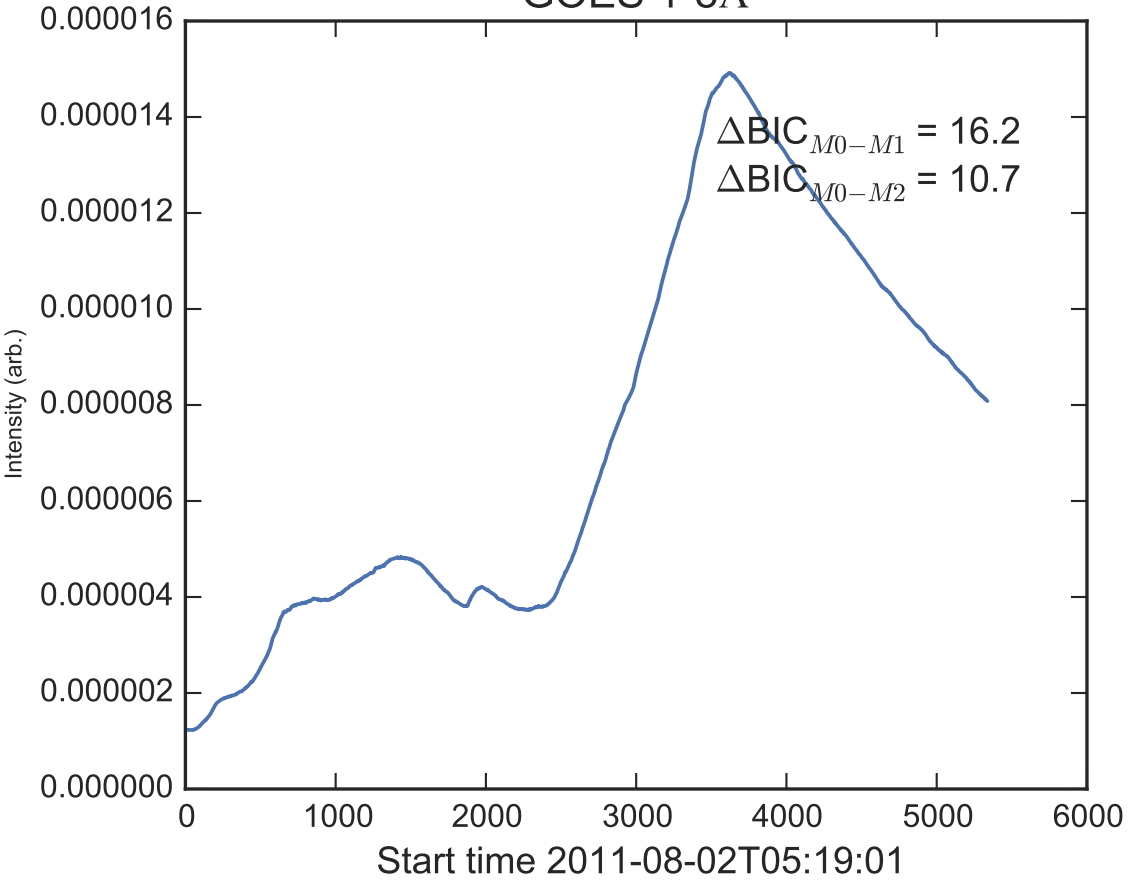

GOES 1-8Å

Power Spectral Density (PSD) - Model 0

Power Spectral Density (PSD) - Model 1

Power Spectral Density (PSD) - Model 2