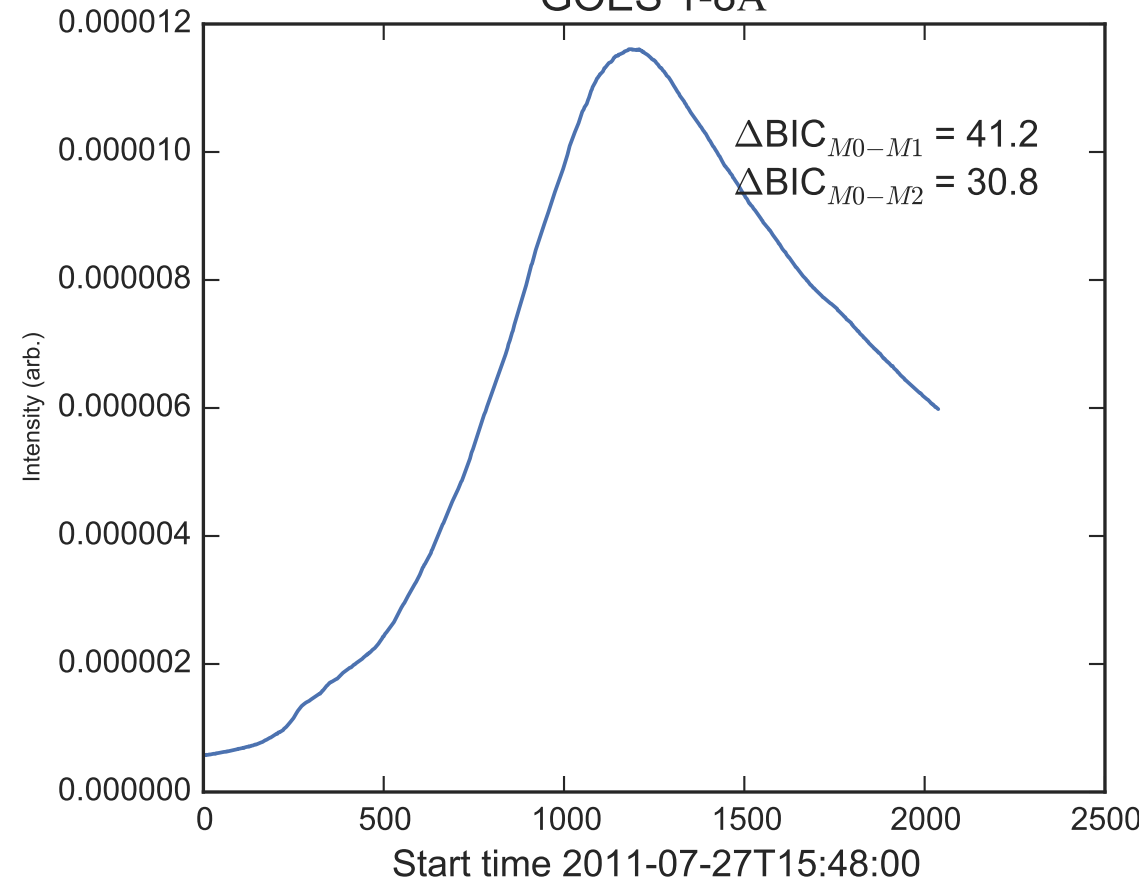

GOES 1-8Å

Power Spectral Density (PSD) - Model 0

Power Spectral Density (PSD) - Model 1

Power Spectral Density (PSD) - Model 2