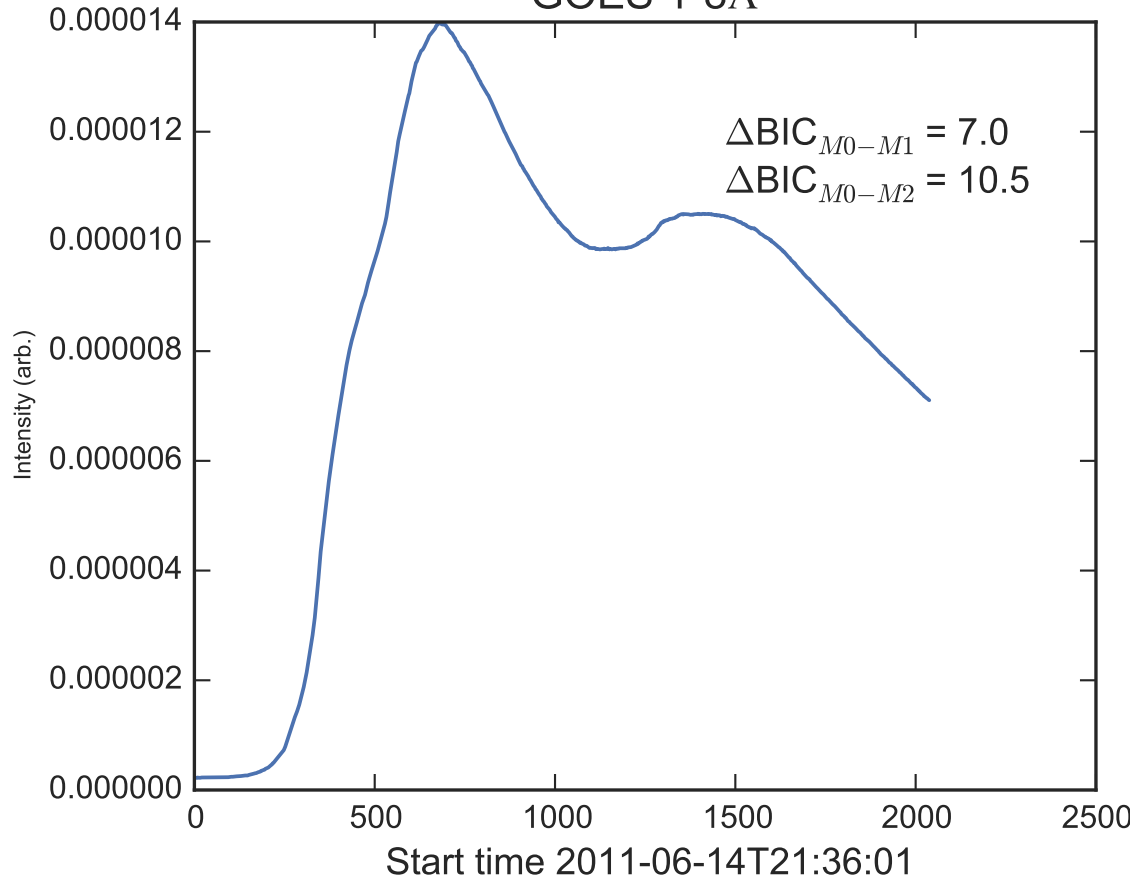

GOES 1-8Å

Power Spectral Density (PSD) - Model 0

Power Spectral Density (PSD) - Model 1

Power Spectral Density (PSD) - Model 2