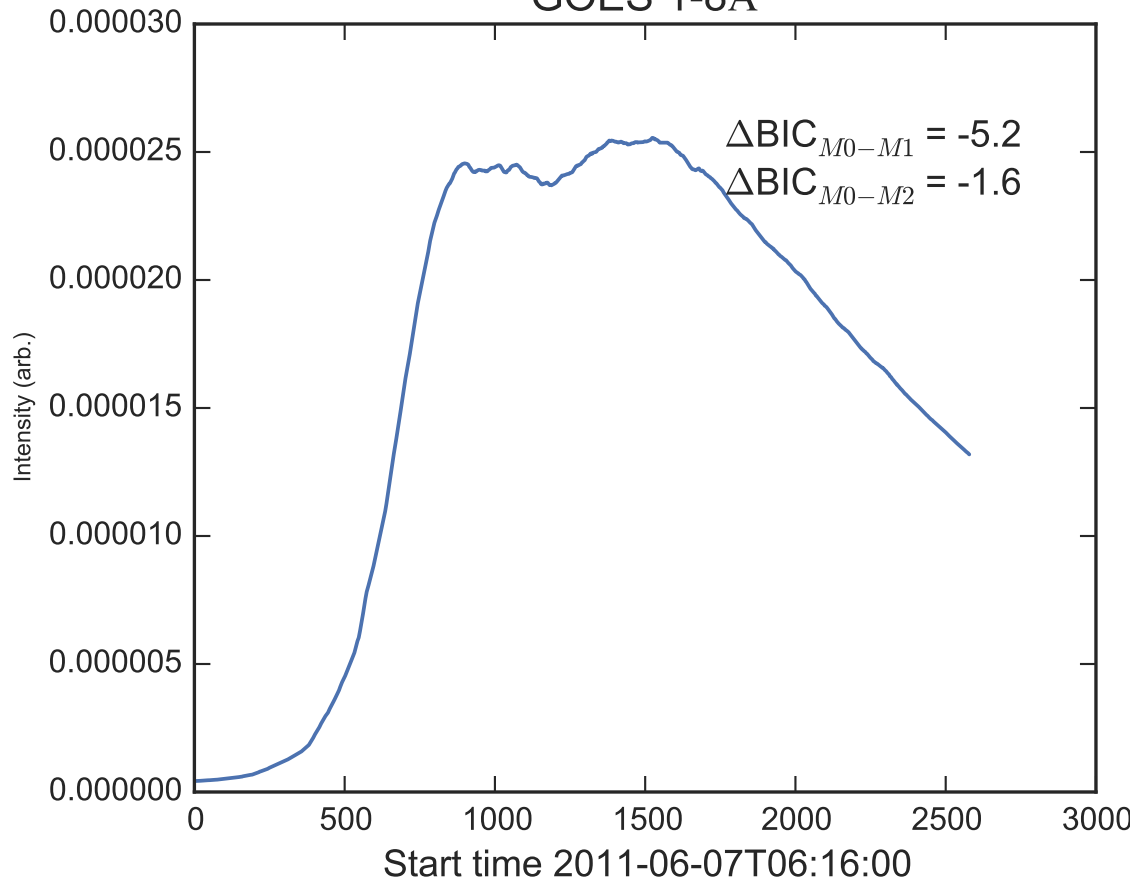

GOES 1-8Å

Power Spectral Density (PSD) - Model 0

Power Spectral Density (PSD) - Model 1

Power Spectral Density (PSD) - Model 2