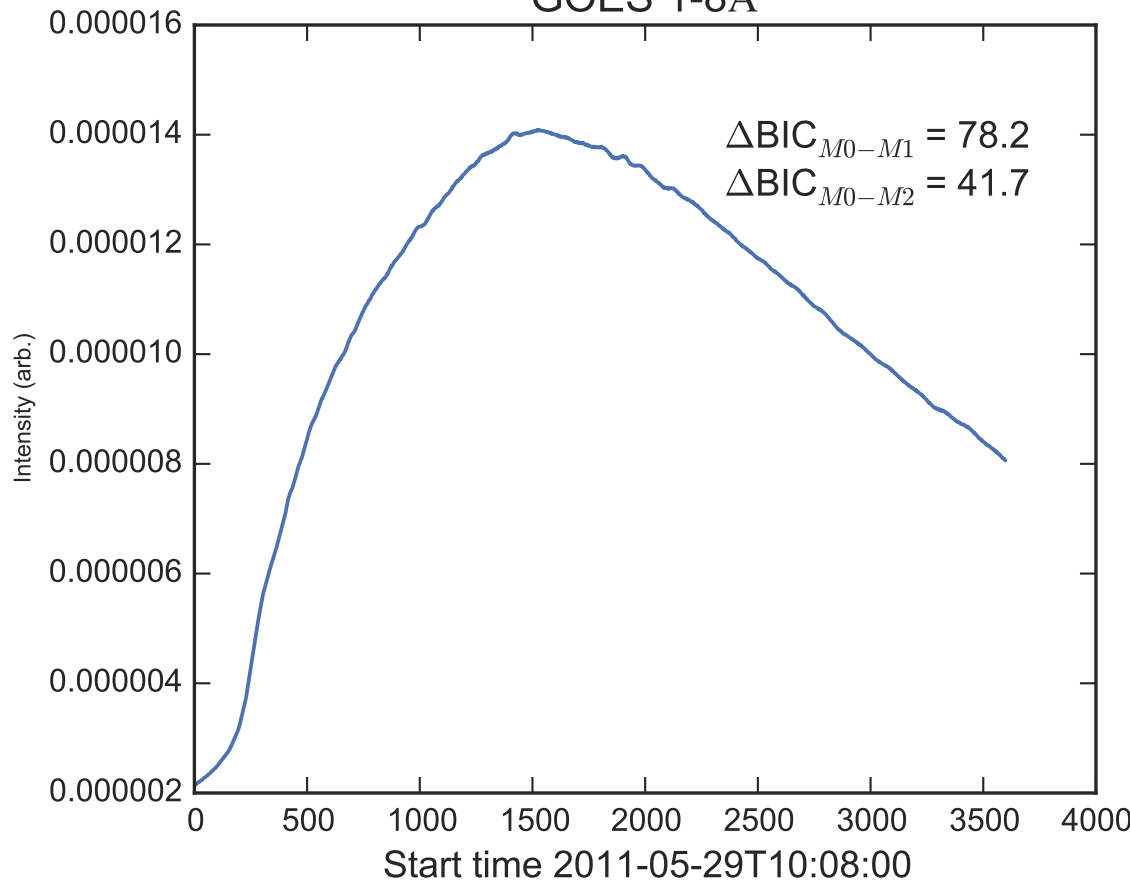

GOES 1-8Å

Power Spectral Density (PSD) - Model 0

Power Spectral Density (PSD) - Model 1

Power Spectral Density (PSD) - Model 2