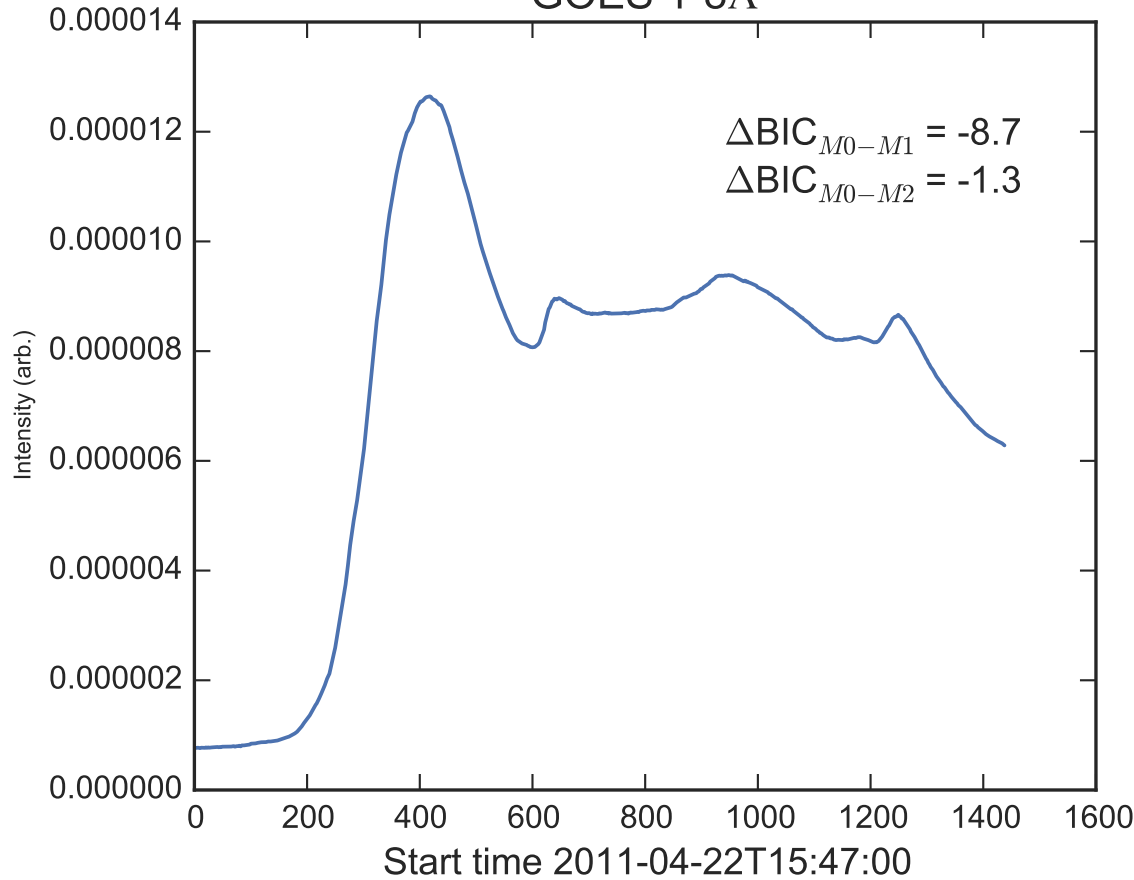

GOES 1-8Å

Power Spectral Density (PSD) - Model 0

Power Spectral Density (PSD) - Model 1

Power Spectral Density (PSD) - Model 2