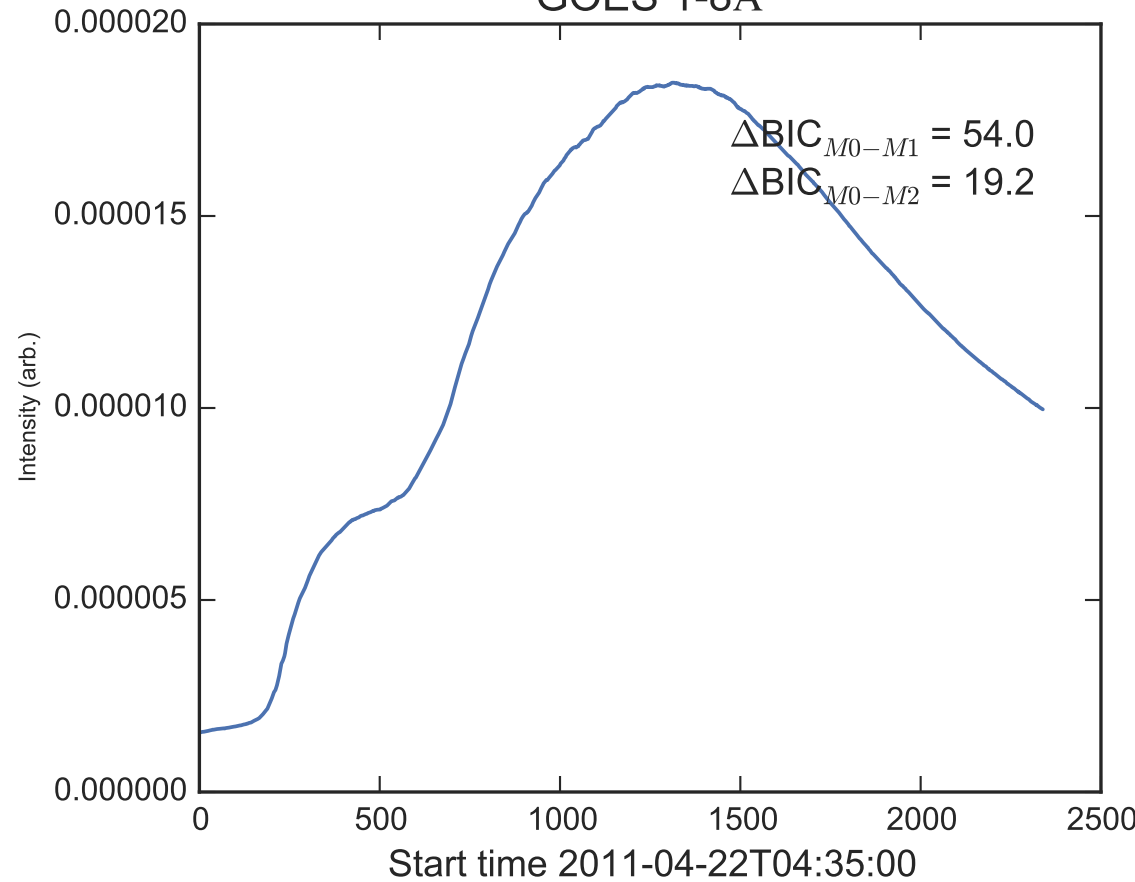

GOES 1-8Å

Power Spectral Density (PSD) - Model 0

Power Spectral Density (PSD) - Model 1

Power Spectral Density (PSD) - Model 2