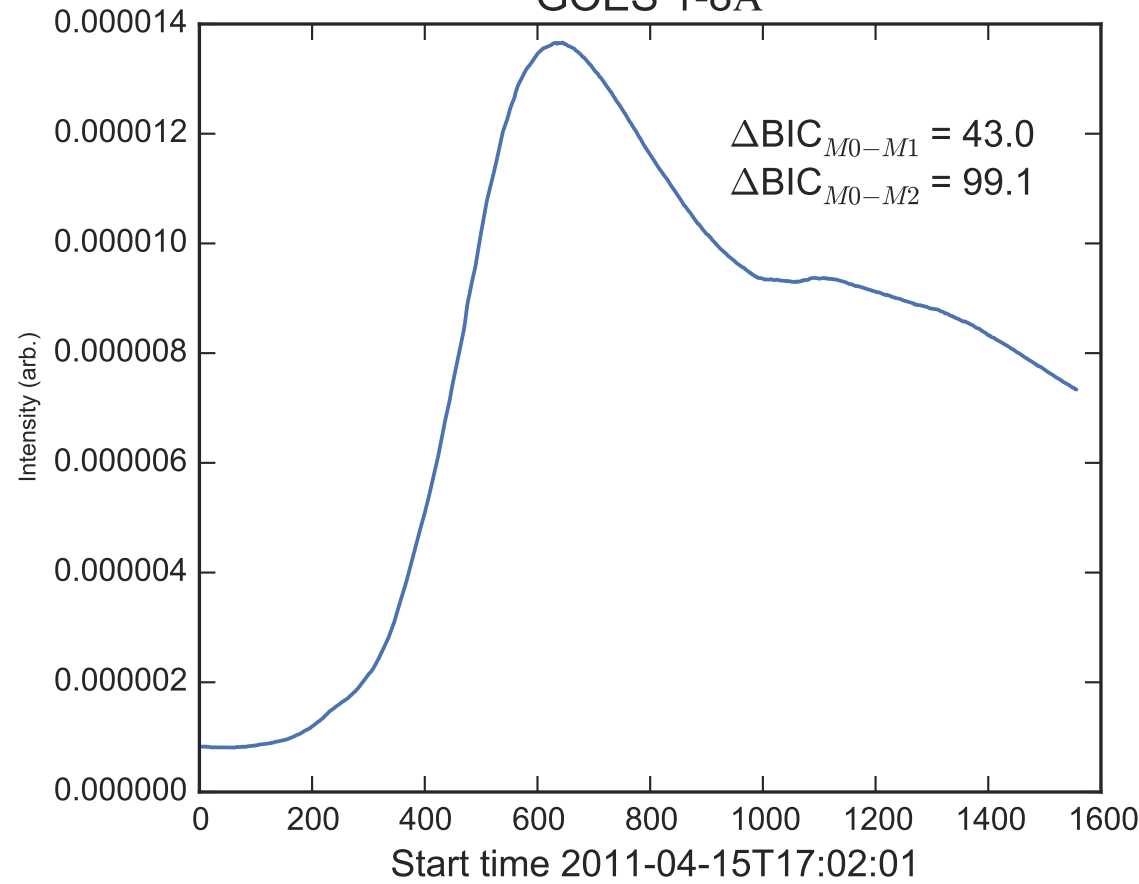

GOES 1-8Å

Power Spectral Density (PSD) - Model 0

Power Spectral Density (PSD) - Model 1

Power Spectral Density (PSD) - Model 2