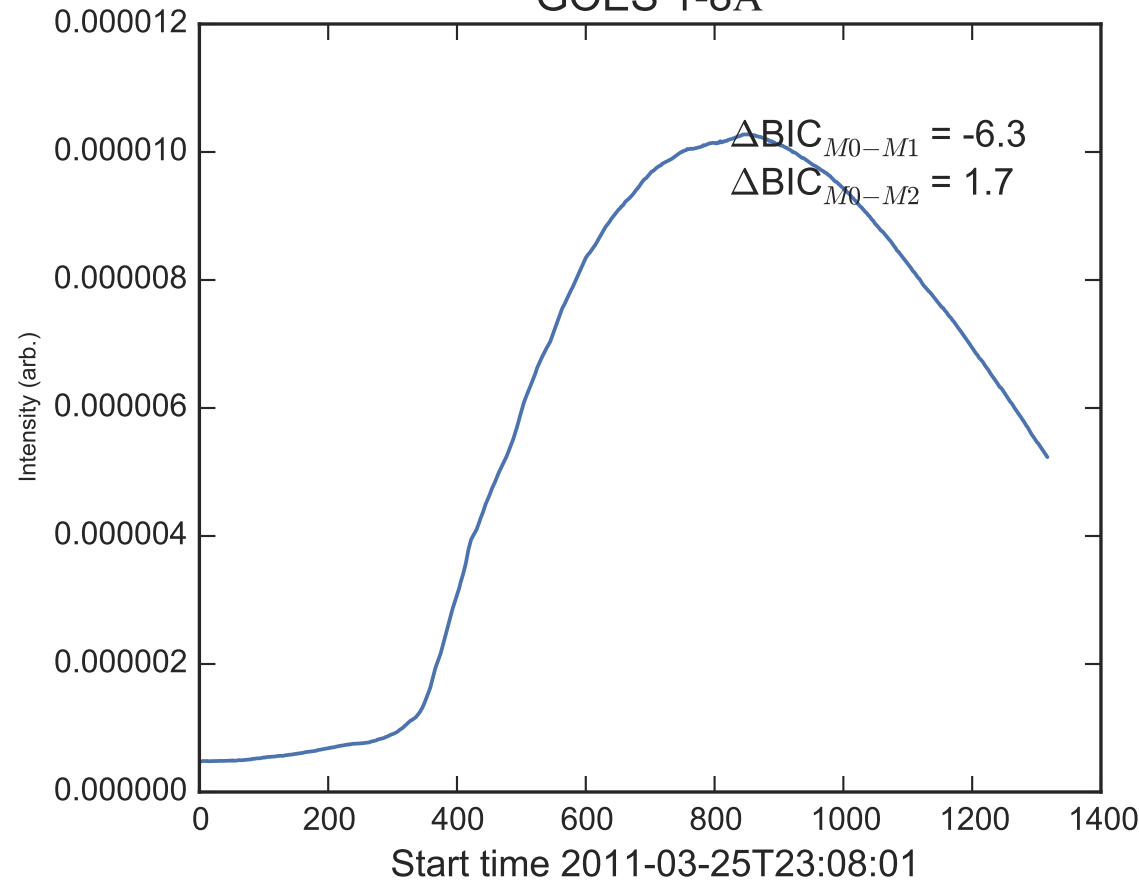

GOES 1-8Å

Power Spectral Density (PSD) - Model 0

Power Spectral Density (PSD) - Model 1

Power Spectral Density (PSD) - Model 2