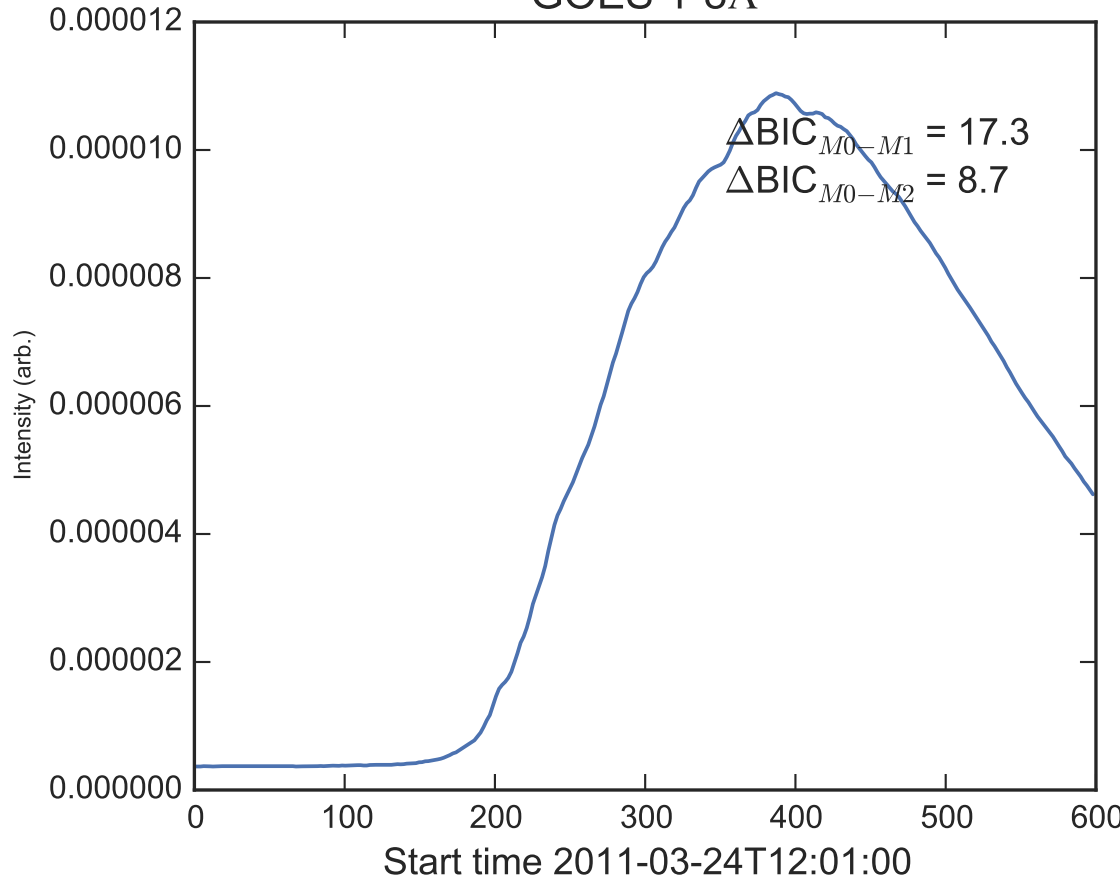

GOES 1-8Å

Power Spectral Density (PSD) - Model 0

Power Spectral Density (PSD) - Model 1

Power Spectral Density (PSD) - Model 2