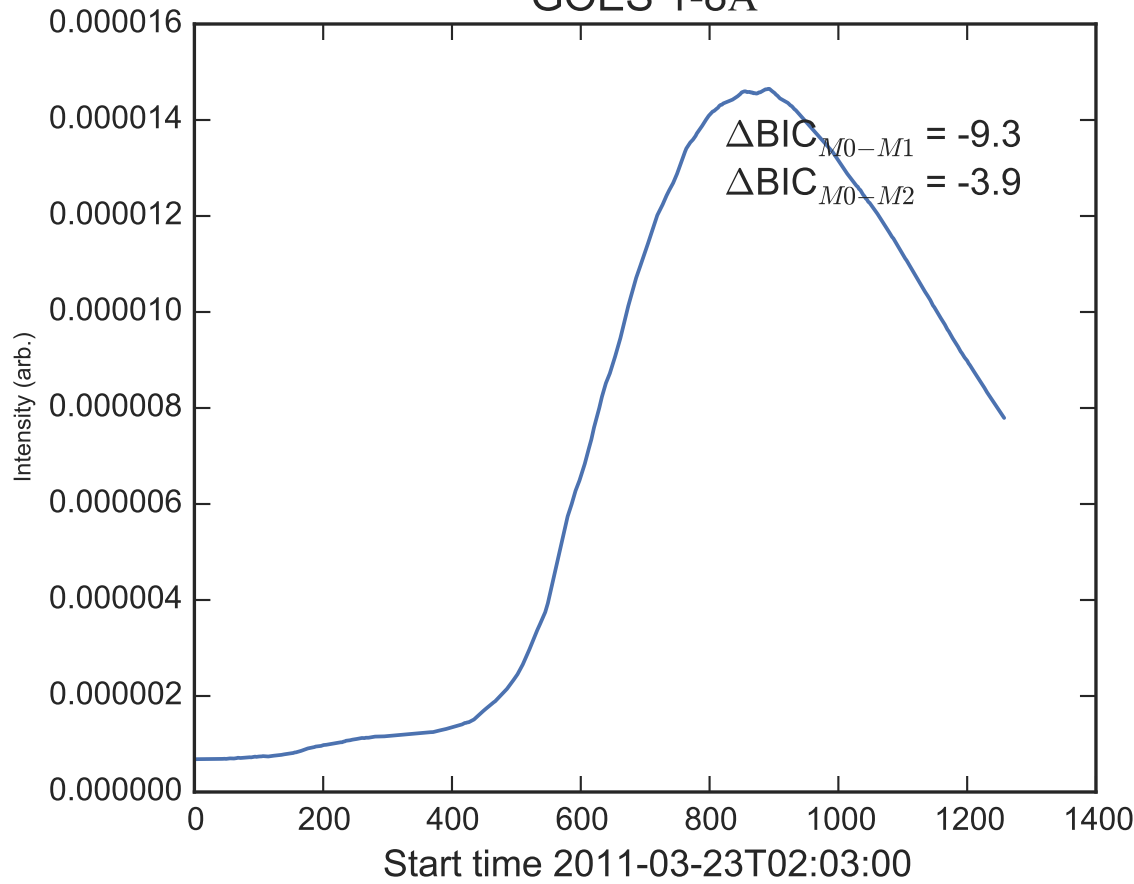

GOES 1-8Å

Power Spectral Density (PSD) - Model 0

Power Spectral Density (PSD) - Model 1

Power Spectral Density (PSD) - Model 2